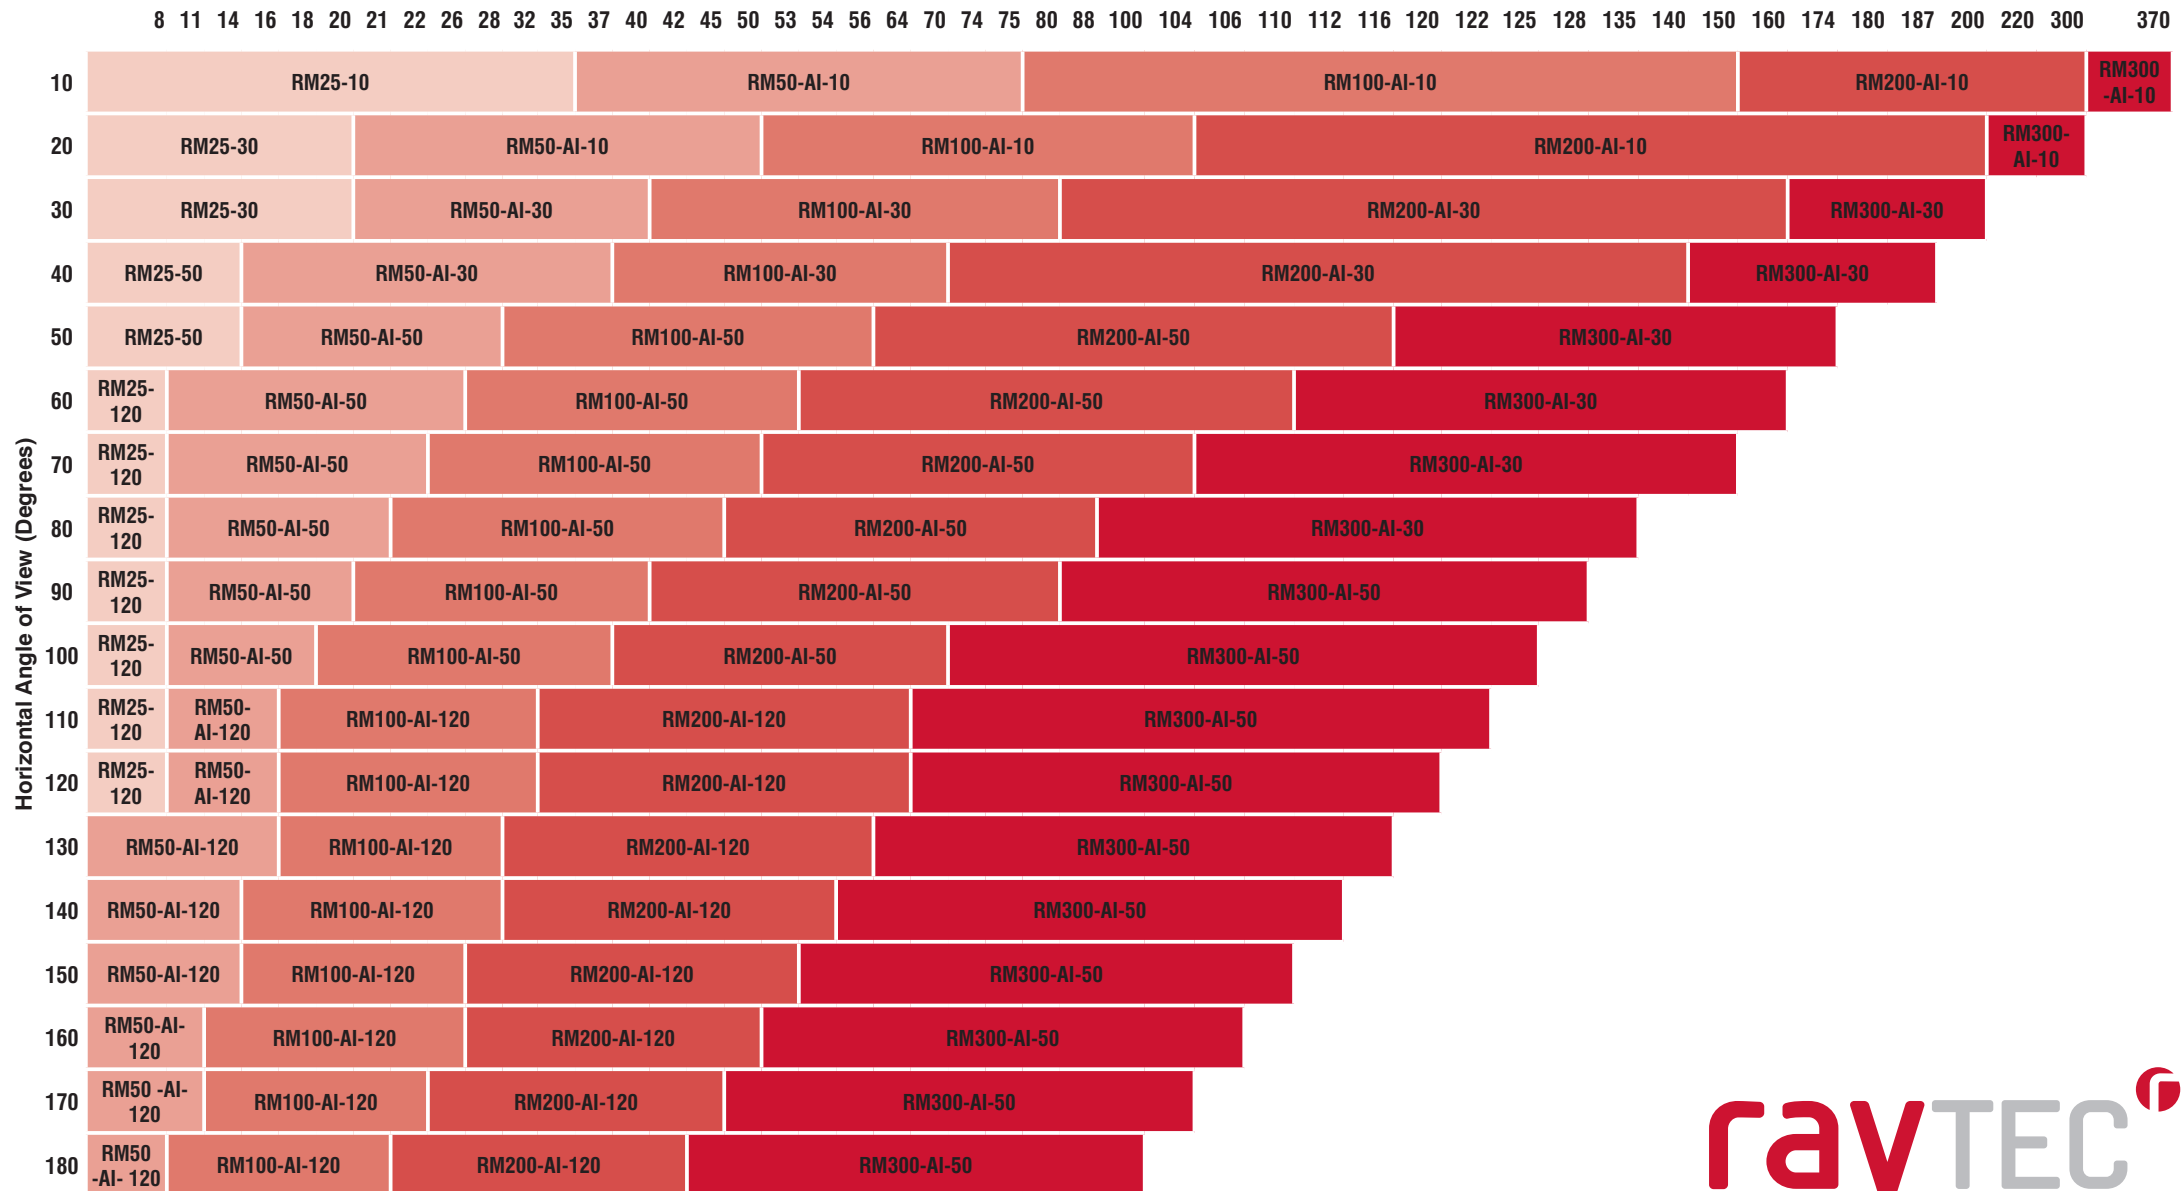

# rayMAX INFRA-RED DISTANCE CHART

Maximum Distance (Metres) (Not shown to scale)

Europe / Middle East: Tel: +44 (0) 1670 520055 Email: sales@rayteccctv.com  
 Americas (Toll Free): Tel: +1 888 505 8335 Email: ussales@rayteccctv.com

# rayLUX WHITE-LIGHT DISTANCE CHART

Maximum Distance (Metres) (Not shown to scale)

Horizontal Angle of View (Degrees)

## Infra-Red

Maximum Distance (Metres) (Not shown to scale)

Horizontal Angle of View (Degrees)	8	14	16	20	28	30	32	40	50	60	80	150
10	RM25-F-10			RM50-F-10				RM100-F-10				
20	RM25-F-30			RM50-F-30				RM100-F-30				
30	RM25-F-30			RM50-F-30				RM100-F-30				
40	RM25-F-50		RM50-F-50			RM100-F-50						
50	RM25-F-50		RM50-F-50			RM100-F-50						
60	RM25-F-120	RM50-F-120		RM100-F-120								
70	RM25-F-120	RM50-F-120		RM100-F-120								
80	RM25-F-120	RM50-F-120		RM100-F-120								
90	RM25-F-120	RM50-F-120		RM100-F-120								
100	RM25-F-120	RM50-F-120		RM100-F-120								
110	RM25-F-120	RM50-F-120		RM100-F-120								
120	RM25-F-120	RM50-F-120		RM100-F-120								

## White-Light

Maximum Distance (Metres) (Not shown to scale)

Horizontal Angle of View (Degrees)	7	10	12	15	17	25	35	50	100	
10	RL25-F-10					RL50-F-10			RL100-F-10	
20	RL25-F-30					RL50-F-30		RL100-F-30		
30	RL25-F-30					RL50-F-30		RL100-F-30		
40	RL25-F-50			RL50-F-50			RL100-F-50			
50	RL25-F-50			RL50-F-50			RL100-F-50			
60	RL25-F-120	RL50-F-120	RL100-F-120							
70	RL25-F-120	RL50-F-120	RL100-F-120							
80	RL25-F-120	RL50-F-120	RL100-F-120							
90	RL25-F-120	RL50-F-120	RL100-F-120							
100	RL25-F-120	RL50-F-120	RL100-F-120							
110	RL25-F-120	RL50-F-120	RL100-F-120							
120	RL25-F-120	RL50-F-120	RL100-F-120							