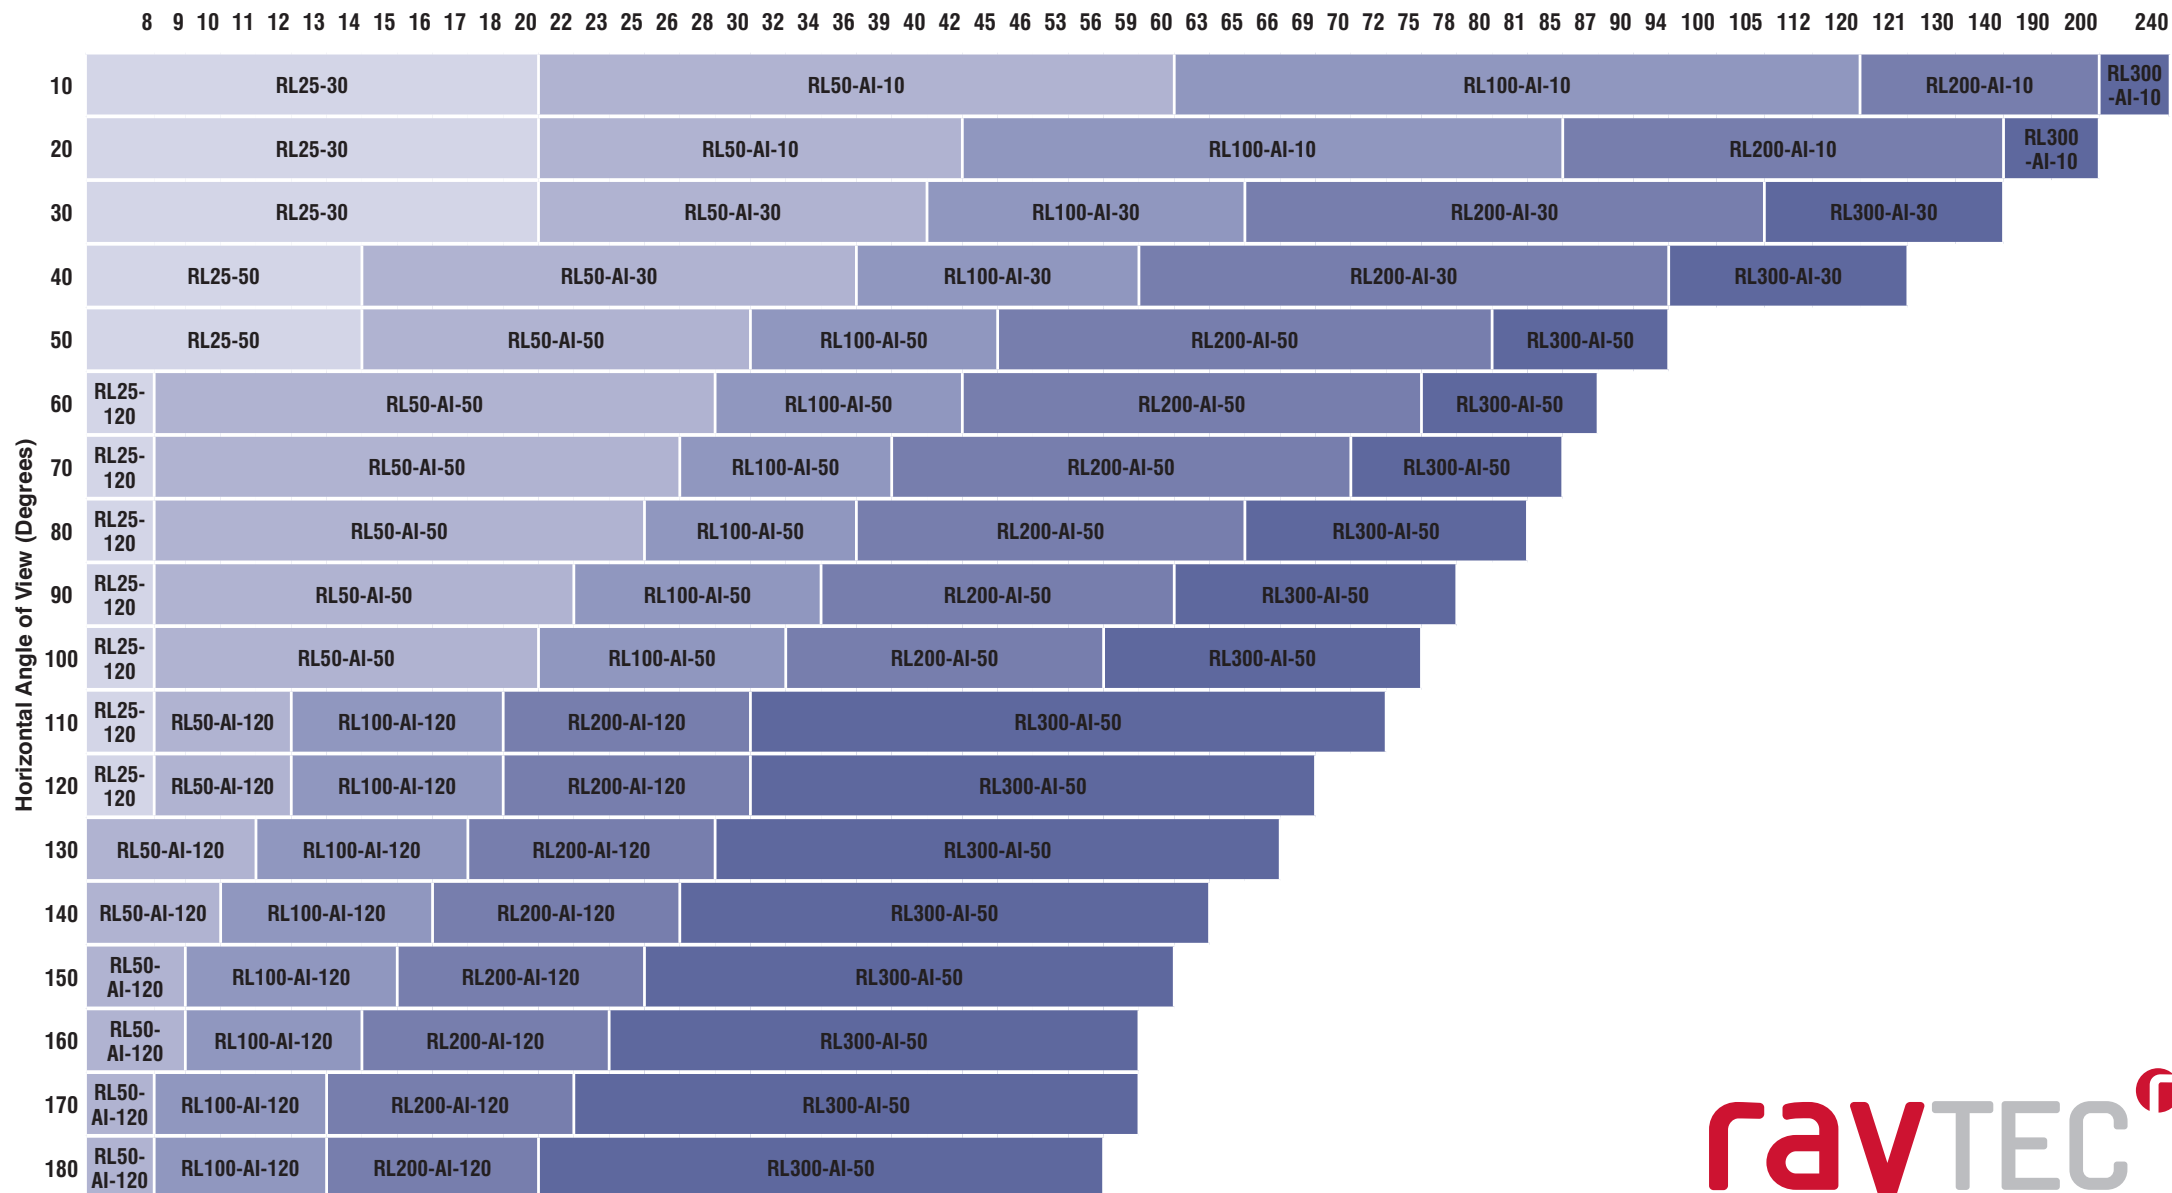

# rayLUX WHITE-LIGHT DISTANCE CHART

Maximum Distance (Metres) (Not shown to scale)

Horizontal Angle of View (Degrees)

## Infra-Red

Maximum Distance (Metres) (Not shown to scale)

Horizontal Angle of View (Degrees)	8	14	16	20	28	30	32	40	50	60	80	150
10	RM25-F-10			RM50-F-10				RM100-F-10				
20	RM25-F-30			RM50-F-30				RM100-F-30				
30	RM25-F-30			RM50-F-30				RM100-F-30				
40	RM25-F-50		RM50-F-50			RM100-F-50						
50	RM25-F-50		RM50-F-50			RM100-F-50						
60	RM25-F-120	RM50-F-120		RM100-F-120								
70	RM25-F-120	RM50-F-120		RM100-F-120								
80	RM25-F-120	RM50-F-120		RM100-F-120								
90	RM25-F-120	RM50-F-120		RM100-F-120								
100	RM25-F-120	RM50-F-120		RM100-F-120								
110	RM25-F-120	RM50-F-120		RM100-F-120								
120	RM25-F-120	RM50-F-120		RM100-F-120								

## White-Light

Maximum Distance (Metres) (Not shown to scale)

Horizontal Angle of View (Degrees)	7	10	12	15	17	25	35	50	100	
10	RL25-F-10					RL50-F-10			RL100-F-10	
20	RL25-F-30					RL50-F-30		RL100-F-30		
30	RL25-F-30					RL50-F-30		RL100-F-30		
40	RL25-F-50			RL50-F-50			RL100-F-50			
50	RL25-F-50			RL50-F-50			RL100-F-50			
60	RL25-F-120	RL50-F-120	RL100-F-120							
70	RL25-F-120	RL50-F-120	RL100-F-120							
80	RL25-F-120	RL50-F-120	RL100-F-120							
90	RL25-F-120	RL50-F-120	RL100-F-120							
100	RL25-F-120	RL50-F-120	RL100-F-120							
110	RL25-F-120	RL50-F-120	RL100-F-120							
120	RL25-F-120	RL50-F-120	RL100-F-120							