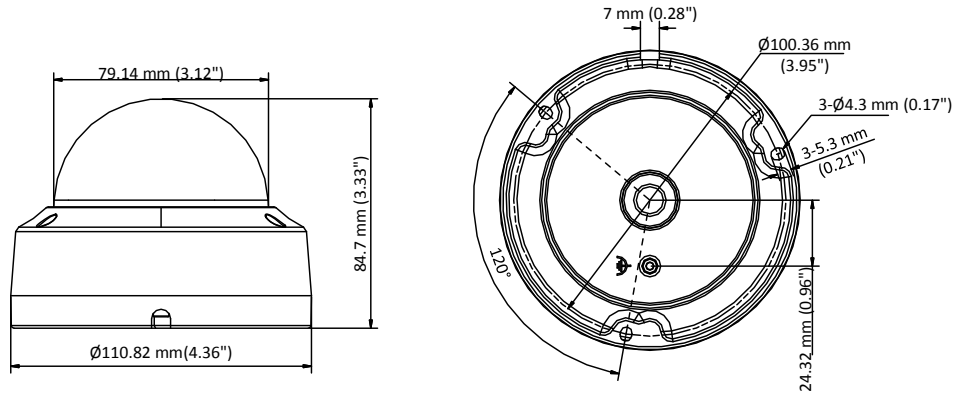

Available Model

DS-2CE57H0T-VPITF(C)

Dimension

Accessory