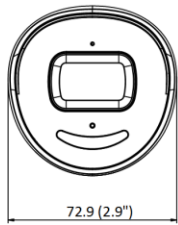

## ▪ Specification

Camera	
Image Sensor	1/3" Progressive Scan CMOS
Min. Illumination	Color: 0.003 Lux @ (F1.4, AGC ON), B/w: 0 Lux with IR
Shutter Speed	1/3 s to 1/100,000 s
Slow Shutter	Yes
P/N	P/N
Wide Dynamic Range	120 dB
Day & Night	IR cut filter
Angle Adjustment	Pan: 0° to 360°, tilt: 0° to 90°, rotate: 0° to 360°
Lens	
Lens Type	Fixed focal lens, 2.8, 4, and 6 mm optional
Iris Type	Fixed
Focal Length & FOV	2.8 mm, horizontal FOV: 103°, vertical FOV: 55°, diagonal FOV: 123° 4 mm, horizontal FOV: 83°, vertical FOV: 45°, diagonal FOV: 98° 6 mm, horizontal FOV: 53°, vertical FOV: 29°, diagonal FOV: 62°
Aperture	F1.4
Lens Mount	M12
DORI	
DORI	2.8 mm: D: 60.0 m, O: 23.8 m, R: 12.0 m, I: 6.0 m 4 mm: D: 80.0 m, O: 31.7 m, R: 16.0 m, I: 8.0 m 6 mm: D: 120.0 m, O: 47.6 m, R: 24.0 m, I: 12.0 m
Illuminator	
Supplement Light Type	IR
IR Range	Up to 40 m
IR Wavelength	850 nm
Smart Supplement Light	Yes
Visual Alarm	Yes
Video	
Max. Resolution	2688 × 1520
Main Stream	50 Hz: 25 fps (2688 × 1520, 1920 × 1080, 1280 × 720) 60 Hz: 30 fps (2688 × 1520, 1920 × 1080, 1280 × 720)
Sub-Stream	50 Hz: 25 fps (640 × 480, 640 × 360) 60 Hz: 30 fps (640 × 480, 640 × 360)
Third Stream	50 Hz: 10 fps (1920 × 1080, 1280 × 720, 640 × 480, 640 × 360) 60 Hz: 10 fps (1920 × 1080, 1280 × 720, 640 × 480, 640 × 360) *Third stream is supported under certain settings.
Video Compression	Main stream: H.265/H.264/H.265+/H.264+ Sub-stream: H.265/H.264/MJPEG Third stream: H.265/H.264 *Third stream is supported under certain settings.
Video Bit Rate	32 Kbps to 8 Mbps
H.264 Type	Baseline Profile/Main Profile/High Profile
H.265 Type	Main Profile
H.264+	Main stream supports

**▪ Available Model**

DS-2CD2046G2-IU/SL (2.8/4/6 mm)

**▪ Dimension**

Unit: mm (inch)

**▪ Accessory****▪ Optional****DS-1280ZJ-XS****Junction Box**

Distributed by

**HIKVISION®****Headquarters**

No.555 Qianmo Road, Binjiang District,  
Hangzhou 310051, China  
T +86-571-8807-5998  
overseasbusiness@hikvision.com