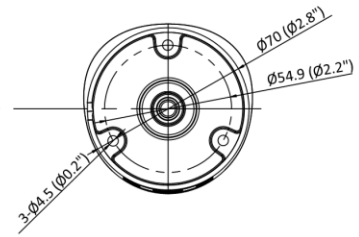

## ▪ Specification

Camera	
Image Sensor	1/3" Progressive Scan CMOS
Min. Illumination	Color: 0.003 Lux @ (F1.4, AGC ON), B/w: 0 Lux with IR
Shutter Speed	1/3 s to 1/100,000 s
Slow Shutter	Yes
P/N	P/N
Wide Dynamic Range	120 dB
Day & Night	IR cut filter
Angle Adjustment	Pan: 0° to 360°, tilt: 0° to 90°, rotate: 0° to 360°
Lens	
Lens Type	Fixed focal lens, 2.8, 4, and 6 mm optional
Iris Type	Fixed
Focal Length & FOV	2.8 mm, horizontal FOV: 103°, vertical FOV: 55°, diagonal FOV: 123° 4 mm, horizontal FOV: 83°, vertical FOV: 45°, diagonal FOV: 98° 6 mm, horizontal FOV: 53°, vertical FOV: 29°, diagonal FOV: 62°
Aperture	F1.4
Lens Mount	M12
DORI	
DORI	2.8 mm: D: 60.0 m, O: 23.8 m, R: 12.0 m, I: 6.0 m 4 mm: D: 80.0 m, O: 31.7 m, R: 16.0 m, I: 8.0 m 6 mm: D: 120.0 m, O: 47.6 m, R: 24.0 m, I: 12.0 m
Illuminator	
Supplement Light Type	IR
IR Range	Up to 40 m
IR Wavelength	850 nm
Smart Supplement Light	Yes
Visual Alarm	Yes
Video	
Max. Resolution	2688 × 1520
Main Stream	50 Hz: 25 fps (2688 × 1520, 1920 × 1080, 1280 × 720) 60 Hz: 30 fps (2688 × 1520, 1920 × 1080, 1280 × 720)
Sub-Stream	50 Hz: 25 fps (640 × 480, 640 × 360) 60 Hz: 30 fps (640 × 480, 640 × 360)
Third Stream	50 Hz: 10 fps (1920 × 1080, 1280 × 720, 640 × 480, 640 × 360) 60 Hz: 10 fps (1920 × 1080, 1280 × 720, 640 × 480, 640 × 360) *Third stream is supported under certain settings.
Video Compression	Main stream: H.265/H.264/H.265+/H.264+ Sub-stream: H.265/H.264/MJPEG Third stream: H.265/H.264 *Third stream is supported under certain settings.
Video Bit Rate	32 Kbps to 8 Mbps
H.264 Type	Baseline Profile/Main Profile/High Profile
H.265 Type	Main Profile
H.264+	Main stream supports

**▪ Available Model**

DS-2CD2046G2-IU/SL (2.8/4/6 mm)

**▪ Dimension**

Unit: mm (inch)

**▪ Accessory****▪ Optional****DS-1280ZJ-XS****Junction Box**

Distributed by

**HIKVISION®****Headquarters**

No.555 Qianmo Road, Binjiang District,  
Hangzhou 310051, China  
T +86-571-8807-5998  
overseasbusiness@hikvision.com