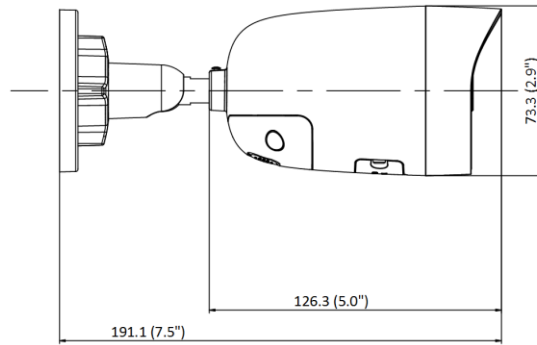

## ▪ Specification

Camera	
Image Sensor	1/3" Progressive Scan CMOS
Min. Illumination	Color: 0.003 Lux @ (F1.4, AGC ON), B/w: 0 Lux with IR
Shutter Speed	1/3 s to 1/100,000 s
Slow Shutter	Yes
P/N	P/N
Wide Dynamic Range	120 dB
Day & Night	IR cut filter
Angle Adjustment	Pan: 0° to 360°, tilt: 0° to 90°, rotate: 0° to 360°
Lens	
Lens Type	Fixed focal lens, 2.8, 4, and 6 mm optional
Iris Type	Fixed
Focal Length & FOV	2.8 mm, horizontal FOV: 103°, vertical FOV: 55°, diagonal FOV: 123° 4 mm, horizontal FOV: 83°, vertical FOV: 45°, diagonal FOV: 98° 6 mm, horizontal FOV: 53°, vertical FOV: 29°, diagonal FOV: 62°
Aperture	F1.4
Lens Mount	M12
DORI	
DORI	2.8 mm: D: 60.0 m, O: 23.8 m, R: 12.0 m, I: 6.0 m 4 mm: D: 80.0 m, O: 31.7 m, R: 16.0 m, I: 8.0 m 6 mm: D: 120.0 m, O: 47.6 m, R: 24.0 m, I: 12.0 m
Illuminator	
Supplement Light Type	IR
IR Range	Up to 40 m
IR Wavelength	850 nm
Smart Supplement Light	Yes
Visual Alarm	Yes
Video	
Max. Resolution	2688 × 1520
Main Stream	50 Hz: 25 fps (2688 × 1520, 1920 × 1080, 1280 × 720) 60 Hz: 30 fps (2688 × 1520, 1920 × 1080, 1280 × 720)
Sub-Stream	50 Hz: 25 fps (640 × 480, 640 × 360) 60 Hz: 30 fps (640 × 480, 640 × 360)
Third Stream	50 Hz: 10 fps (1920 × 1080, 1280 × 720, 640 × 480, 640 × 360) 60 Hz: 10 fps (1920 × 1080, 1280 × 720, 640 × 480, 640 × 360) *Third stream is supported under certain settings.
Video Compression	Main stream: H.265/H.264/H.265+/H.264+ Sub-stream: H.265/H.264/MJPEG Third stream: H.265/H.264 *Third stream is supported under certain settings.
Video Bit Rate	32 Kbps to 8 Mbps
H.264 Type	Baseline Profile/Main Profile/High Profile
H.265 Type	Main Profile
H.264+	Main stream supports

**▪ Available Model**

DS-2CD2046G2-IU/SL (2.8/4/6 mm)

**▪ Dimension**

Unit: mm (inch)

**▪ Accessory****▪ Optional****DS-1280ZJ-XS****Junction Box**

Distributed by

**HIKVISION®****Headquarters**

No.555 Qianmo Road, Binjiang District,  
Hangzhou 310051, China  
T +86-571-8807-5998  
overseasbusiness@hikvision.com