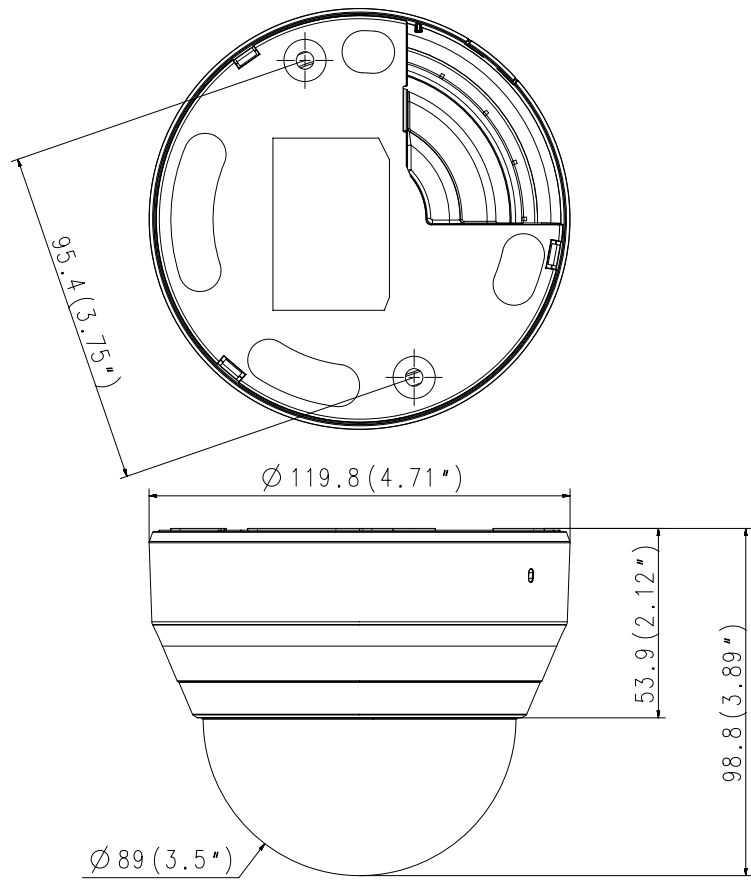

### Mechanical

<b>Color / Material</b>	Ivory / Plastic
<b>Product Dimensions / Weight</b>	Ø119.8x98.8mm(Ø4.72x3.89"), 355g(0.78 lb)

- The latest product information / specification can be found at [hanwha-security.com](http://hanwha-security.com)
- Design and specifications are subject to change without notice.
- Wisenet is the proprietary brand of Hanwha Techwin, formerly known as Samsung Techwin.