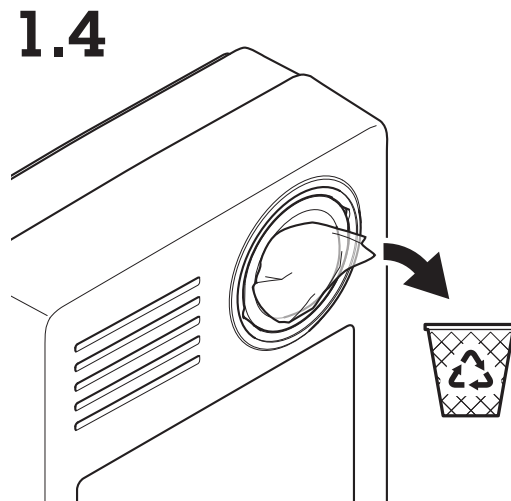

## AXIS TA8801 Clear Dome Cover

**5x**

**5x**

## Installation Guide

Installation Guide  
AXIS TA8801 Clear Dome Cover  
© Axis Communications AB, 2018

Ver. 1.0  
Date: November, 2018  
Part No. 1915976

1.1

1.2

1.3

1.4

1.5