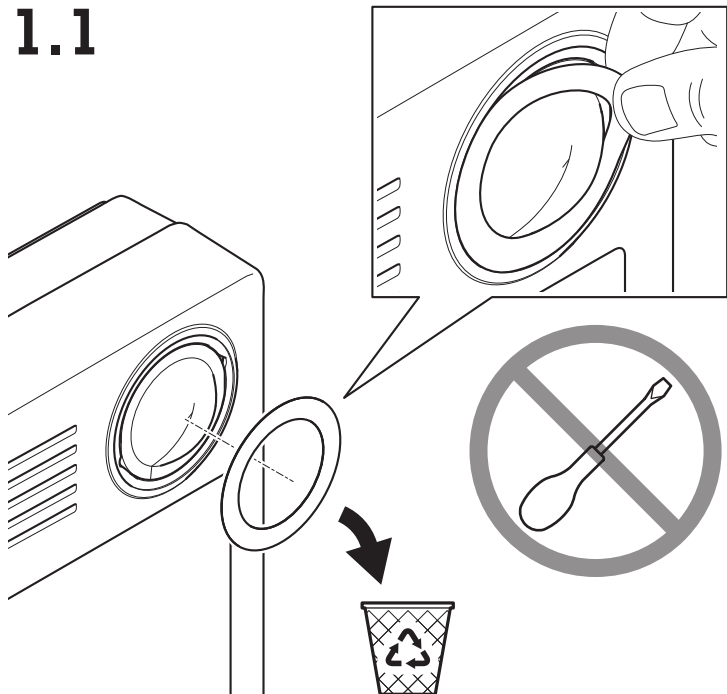

## AXIS TA8801 Clear Dome Cover

**5x**

**5x**

## Installation Guide

Installation Guide  
AXIS TA8801 Clear Dome Cover  
© Axis Communications AB, 2018

Ver. 1.0  
Date: November, 2018  
Part No. 1915976

1.1

1.2

1.3

1.4

1.5