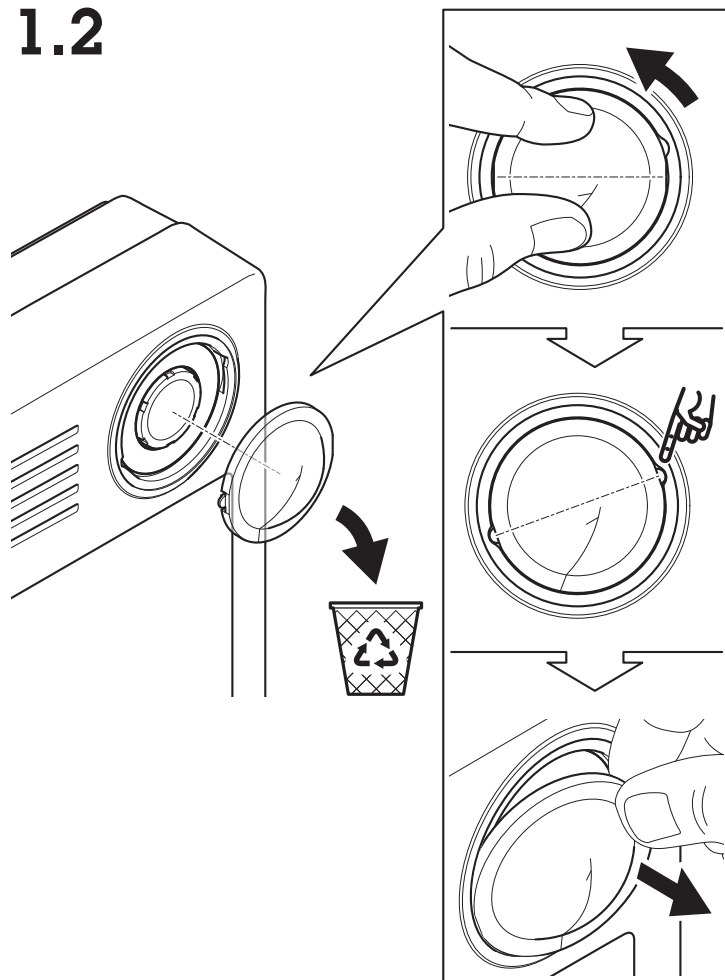

## Installation Guide

Installation Guide  
AXIS TA8801 Clear Dome Cover  
© Axis Communications AB, 2018

Ver. 1.0  
Date: November, 2018  
Part No. 1915976

1.1

1.2

1.3

1.4

1.5