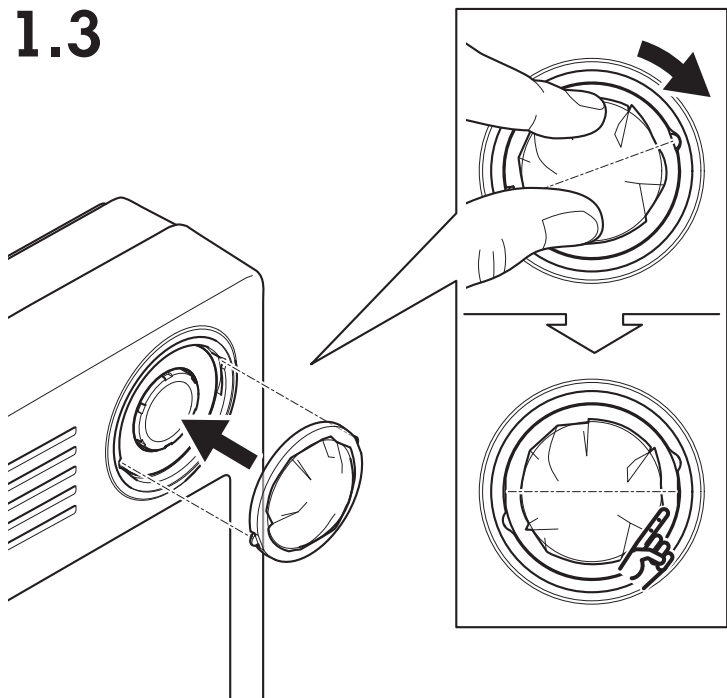

## AXIS TA8801 Clear Dome Cover

**5x**

**5x**

## Installation Guide

Installation Guide  
AXIS TA8801 Clear Dome Cover  
© Axis Communications AB, 2018

Ver. 1.0  
Date: November, 2018  
Part No. 1915976

1.1

1.2

1.3

1.4

1.5