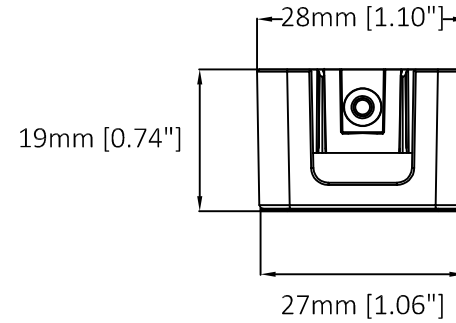

# AXIS FA1125 Sensor Unit

Revision	v.01	Revision date	2017-05-03
Paper size	A4	Release date	2017-05-03
Created by	NAA	Scale	1:1

Revision	v.01	Revision date	2017-05-03
Paper size	A4	Release date	2017-05-03
Created by	NAA	Scale	1:1

Revision	v.01	Revision date	2017-05-03
Paper size	A4	Release date	2017-05-03
Created by	NAA	Scale	1:1