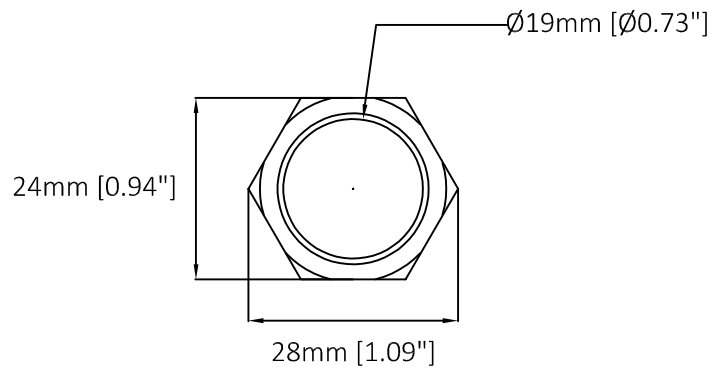

# AXIS FA1125 Sensor Unit

Revision	v.01	Revision date	2017-05-03
Paper size	A4	Release date	2017-05-03
Created by	NAA	Scale	1:1

Revision	v.01	Revision date	2017-05-03
Paper size	A4	Release date	2017-05-03
Created by	NAA	Scale	1:1

Revision	v.01	Revision date	2017-05-03
Paper size	A4	Release date	2017-05-03
Created by	NAA	Scale	1:1