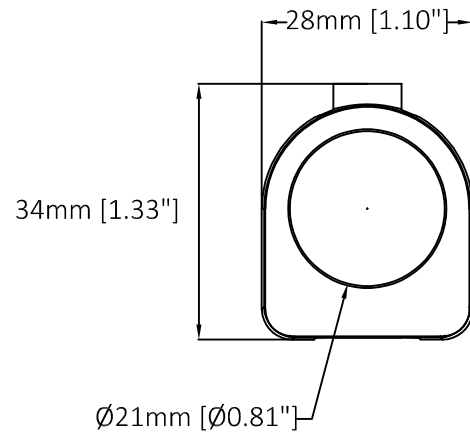

# AXIS FA1125 Sensor Unit

Revision	v.01	Revision date	2017-05-03
Paper size	A4	Release date	2017-05-03
Created by	NAA	Scale	1:1

Revision	v.01	Revision date	2017-05-03
Paper size	A4	Release date	2017-05-03
Created by	NAA	Scale	1:1

Revision	v.01	Revision date	2017-05-03
Paper size	A4	Release date	2017-05-03
Created by	NAA	Scale	1:1