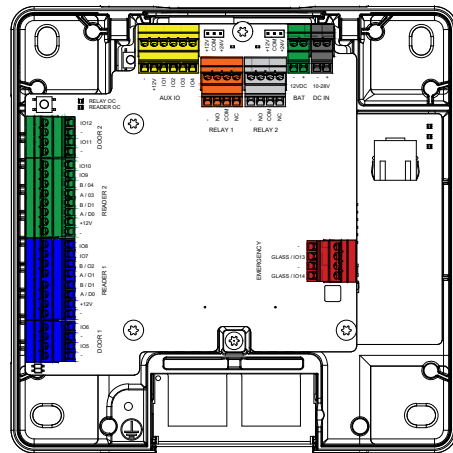

AXIS A1601 Network Door Controller

Revision	v.02	Revision date	2021-10-26
Paper size	A4	Release date	2021-07-08
Created by	MF	Scale	1:3

Revision	v.02	Revision date	2021-10-26
Paper size	A4	Release date	2021-07-08
Created by	MF	Scale	1:3