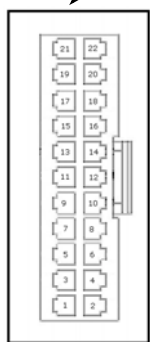

Connection Cable Description

PS-24 Outdoor power supply

Dome camera - rear view

Connection cable

Terminal connector

Following the table, connect each colored cable to the specified signal connector.

Signal	Color	Terminal connector	Signal	Color
ISOG	Black/White		AGND	White/Black
SPARE 1	White		OUT 4	Gray/Black
SPARE 2	Gray		IN 4	Purple/White
SPARE 3	Purple		OUT 3	Blue/White
SPARE 4	Blue		IN 3	Green/Black
SPARE 5	Green		OUT 2	Yellow/Black
PS GND+	Yellow		IN 2	Orange/Black
SPARE 6	Orange		OUT 1	Red/White
24V AC	Red		IN 1	Brown/White
SPARE 7	Brown		SPARE 8	Deep black
24V AC	Black		SPARE 9	Shallow black