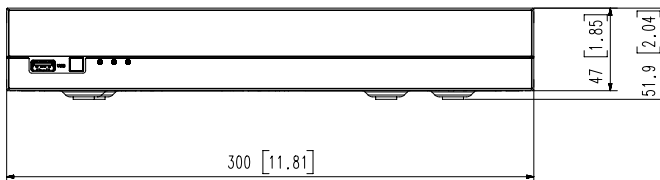

3		
2		
1	XRN-420S	'21.06.01
No.	MODEL NAME	DATE
Unit:mm[inch]		SCALE:1/2
Hanwha Techwin		

A2

© Hanwha Techwin Co.,Ltd. All rights reserved.