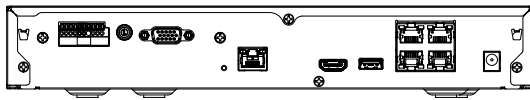

3		
2		
1	XRN-420S	'21.06.01
No.	MODEL NAME	DATE
Unit:mm[inch]		SCALE:1/2
Hanwha Techwin		

A2

© Hanwha Techwin Co.,Ltd. All rights reserved.