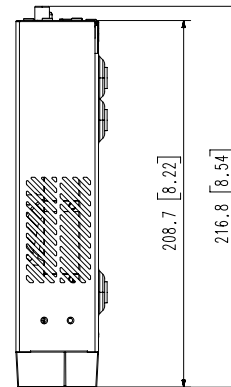

3		
2		
1	XRN-420S	'21.06.01
No.	MODEL NAME	DATE
Unit:mm[inch]		SCALE:1/2
Hanwha Techwin		

A2

© Hanwha Techwin Co.,Ltd. All rights reserved.