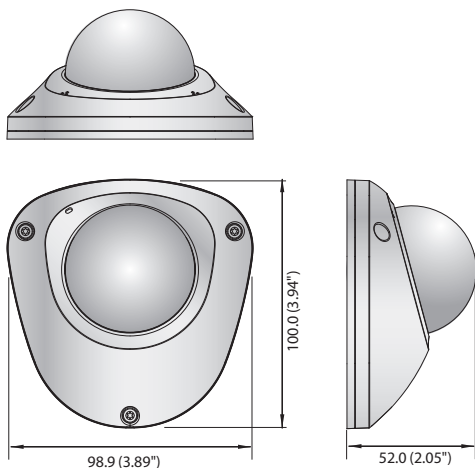

# XNV-6012

2MP Mobile Vandal-Resistant Network Flat Camera

## Key Features

- 2 Megapixel (1920 x 1080) resolution
- 60fps@all resolutions (H.265 / H.264)
- 0.04Lux@F2.0 (Color), 0.04Lux@F2.0 (B/W)
- Built-in 2.4mm fixed lens
- H.265, H.264, MJPEG codec supported, Multiple streaming
- Day & Night, WDR (150dB)
- Tampering, Loitering, Directional detection, Defocus detection, Fog detection, Virtual line, Enter/Exit, (Dis)Appear, Audio detection, Face detection, Digital auto tracking, Sound classification
- Motion detection, Handover
- SD/SDHC/SDXC memory slot (Max. 256GB)
- IP66, IK10, NEMA4X
- Hallway view, PoE, LDC support

## Dimensions

Unit : mm (inch)