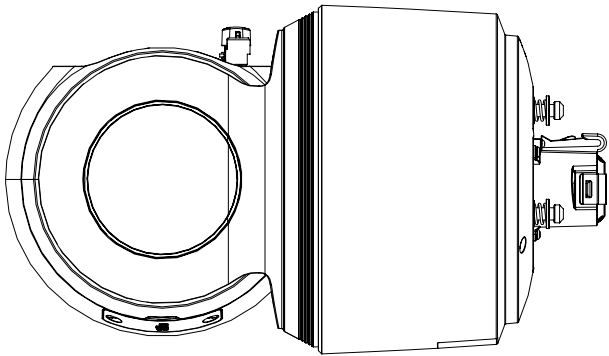

3	XNP-6400RW	
2	XNP-8300RW	
1	XNP-9300RW	'20.05.20
No.	MODEL NAME	DATE
Unit:mm [inch]	SCALE: 1/1	© Hanwha Techwin