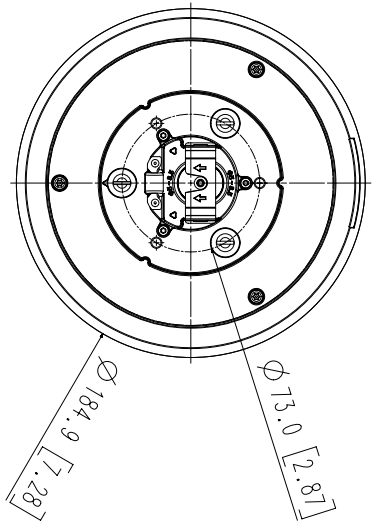

3	XNP-6400RW	
2	XNP-8300RW	
1	XNP-9300RW	'20.05.20
No.	MODEL NAME	DATE
Unit:mm [inch]	SCALE: 1/1	© Hanwha Techwin