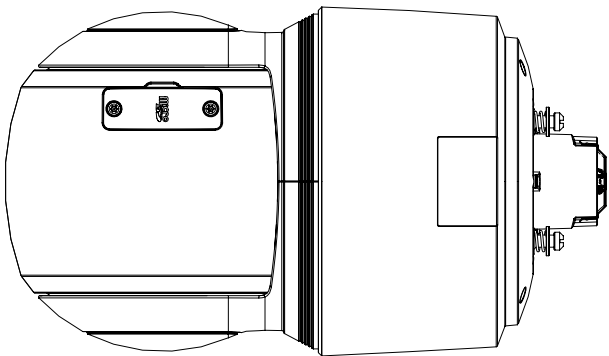

3	XNP-6400RW	
2	XNP-8300RW	
1	XNP-9300RW	'20.05.20
No.	MODEL NAME	DATE
Unit:mm [inch]	SCALE: 1/1	© Hanwha Techwin