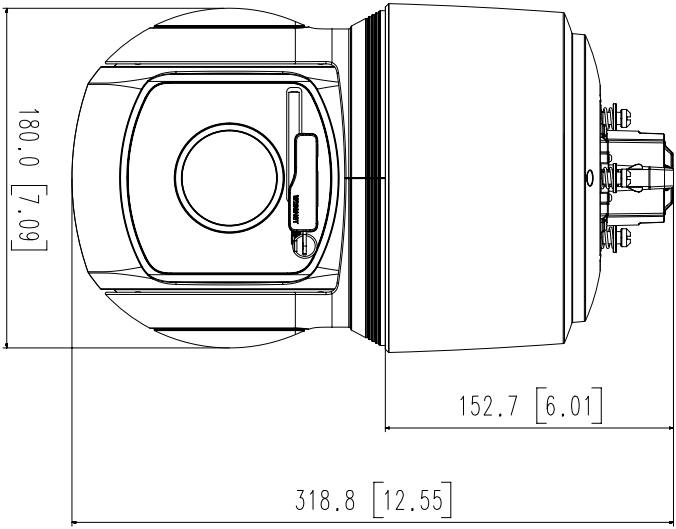

3	XNP-6400RW	
2	XNP-8300RW	
1	XNP-9300RW	'20.05.20
No.	MODEL NAME	DATE
Unit:mm [inch]	SCALE: 1/1	© Hanwha Techwin