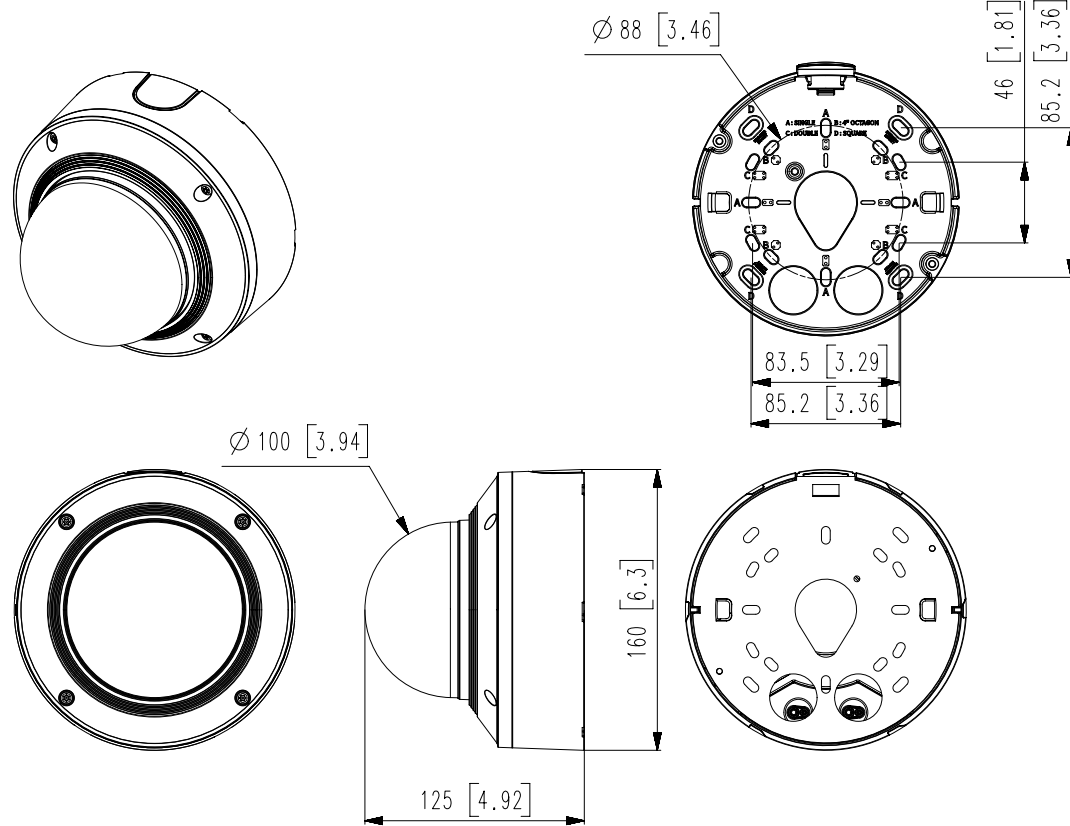

Mechanical

Color / Material	White / Aluminum Hard-coated dome bubble
RAL Code	RAL9003
Product Dimensions / Weight	Ø160x125mm(6.30x4.92"), 1600g(3.53 lb)

DORI (EN62676-4 standard)

Detect (25PPM/ 8PPF)	Wide: 44.8m(147.02ft) / Tele: 151.3m(496.29ft)
Observe (63PPM/ 19PPF)	Wide: 17.9m(58.81ft) / Tele: 60.5m(198.52ft)
Recognize (125PPM/ 38PPF)	Wide: 9.0m(29.4ft) / Tele: 30.3m(99.26ft)
Identify (250PPM/ 76PPF)	Wide: 4.5m(14.7ft) / Tele: 15.1m(49.63ft)

16		
15	XND-9083RV	21.05.25
14	XND-8093RV	21.05.25
13	XND-8083RV	21.05.25
12	XND-6083RV	21.05.25
11	PND-A6081RV	21.02.08
10	XND-9082RV	19.12.18
9	XND-8082RV	19.12.18
8	XND-8081REV	19.12.18
7	XND-6081REV	19.12.18
6	PND-A9081R	19.09.27
5	XND-8081RV	19.09.27
4	XND-6081RV	19.09.27
3	XND-6081V	19.09.27
2	XND-8081VZ	19.09.27
1	XND-6081VZ	19.09.27
No.	MODEL NAME	DATE
Unit:mm[inch] SCALE:1/1		© Hanwha Techwin