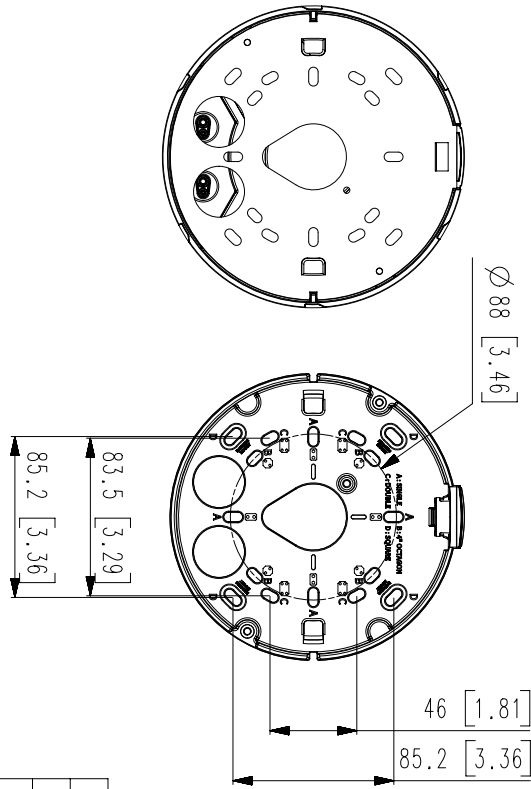

16		
15		
14		
13	XND-9082RV	19.12.
12	XND-7082RV	19.12.
11	XND-6082RV	19.12.
10	PND-A7081RV	19.12.
9	PND-A6081RV	19.12.
8	XND-8081REV	19.12.
7	XND-6081REV	19.12.18
6	PND-A9081R	19.09.27
5	XND-8081RV	19.09.27
4	XND-6081RV	19.09.27
3	XND-6081V	19.09.27
2	XND-8081VZ	19.09.27
1	XND-6081VZ	19.09.27
No.	MODEL NAME	DATE

Unit:mm[inch] SCALE:1/1 Hanwha Techwin

© Hanwha Techwin Co., Ltd. All rights reserved.