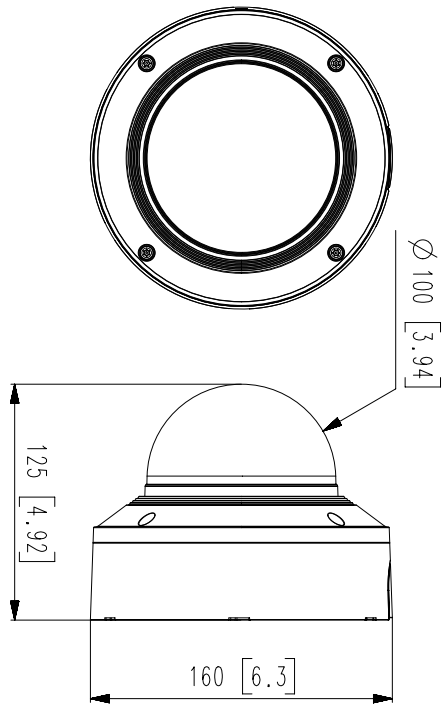

16		
15		
14		
13	XND-9082RV	19.12.
12	XND-7082RV	19.12.
11	XND-6082RV	19.12.
10	PND-A7081RV	19.12.
9	PND-A6081RV	19.12.
8	XND-8081REV	19.12.
7	XND-6081REV	19.12.18
6	PND-A9081R	19.09.27
5	XND-8081RV	19.09.27
4	XND-6081RV	19.09.27
3	XND-6081V	19.09.27
2	XND-8081VZ	19.09.27
1	XND-6081VZ	19.09.27
No.	MODEL NAME	DATE

Unit:mm[inch] SCALE:1/1 Hanwha Techwin

© Hanwha Techwin Co., Ltd. All rights reserved.