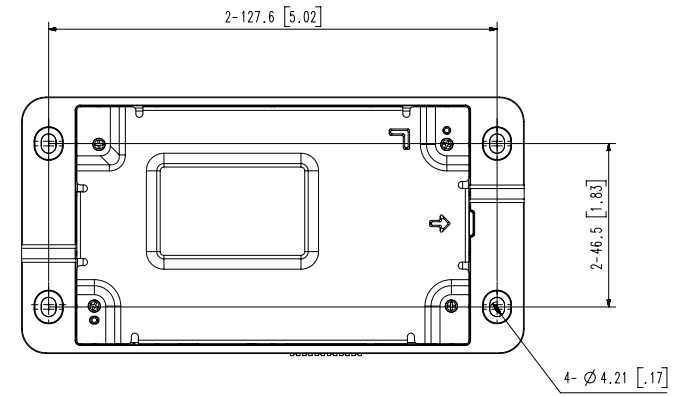

SPM-4210

Network I/O Box

Key Features

- Alarm/Audio I/O Box for PTZ PLUS cameras
- 1 RJ45 port
- 4 Selectable I/O ports
- 2 Audio I/O ports (1 each)
- Power : PoE / Consumption: Maximum 4.5W
- Dimensions : 143mm x 73mm x 27.3mm (5.63" x 2.87" x 1.07")
- Weight : 171g (0.38lb)
- Color : White

XNP-8250

XNP-6400

Operational	
Alarm I/O	Configurable 4 Ports 12 V DC output, maximum load 50 mA
Audio In	Selectable(microphone in/line in)
Audio Out	Line out, Maximum output level: 1Vrms
Network	
Ethernet	RJ-45 (10/100BASE-T)
Audio Compression	G.711 u-law /G.726 Selectable G.726(ADPCM) 8KHz, G.711 8KHz G.726: 16Kbps, 24Kbps, 32Kbps, 40Kbps AAC-LC: 48Kbps at 16KHz
Protocol	IPv4, IPv6, TCP/IP, UDP/IP, RTP(UDP), RTP(TCP), RTCP,RTSP, NTP, HTTP, HTTPS, SSL/TLS, DHCP, ICMP, ARP, DNS, LLDP
Security	HTTPS(SSL) Login Authentication Digest Login Authentication IP Address Filtering User access log 802.1X Authentication(EAP-TLS, EAP-LEAP) Device Certificate(Hanwha Techwin Root CA)
Application Programming Interface	SUNAPI (HTTP API)
General	
Webpage Language	English, Korean, Chinese, French, Italian, Spanish, German, Japanese, Russian, Swedish, Portuguese, Czech, Polish, Turkish, Dutch, Hungarian, Greek
Web Viewer	Support, Plugin-free
Memory	4GB RAM, Flash 256MB
Environmental & Electrical	
Operating Temperature / Humidity	-40°C~+60°C(-40°F ~ +140°F) / Less than 95% RH(Non-condensing) Start up should be done at above -30°C
Storage Temperature / Humidity	-50°C~+60°C (-58°F~+140°F) / Less than 95% RH(Non-condensing)
Input Voltage	PoE(IEEE802.3af, Class3)
Power Consumption	Maximum 4.5W
Mechanical	
Color / Material	White
RAL Code	RAL9003
Product dimensions / weight	143mm x 73mm x 27.3mm / 171g

SCALE 2:1

A2

1	SPM-4210	'20.11.13
No.	MODEL NAME	DATE
UNIT : mm	SCALE : 1/1	© Hanwha Techwin