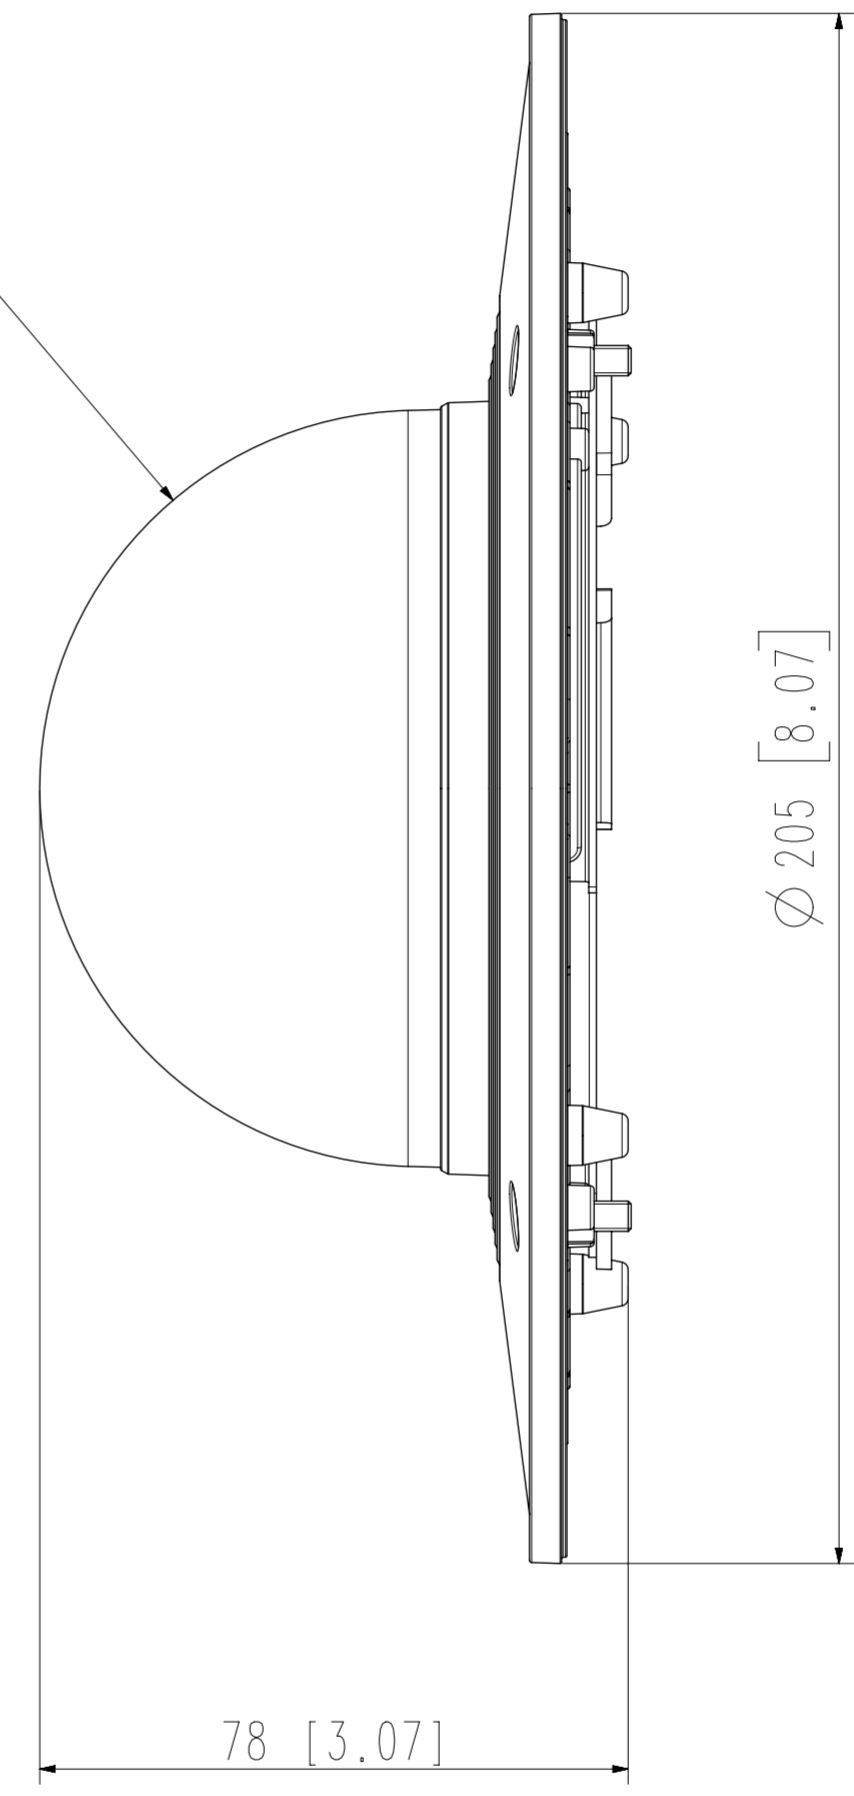

Ø 100 [3.94]

3		
2		
1	SPB-FCD85W	20.04.28
No.	MODEL NAME	DATE
Unit:mm[inch]		SCALE:1/1
© Hanwha Techwin		