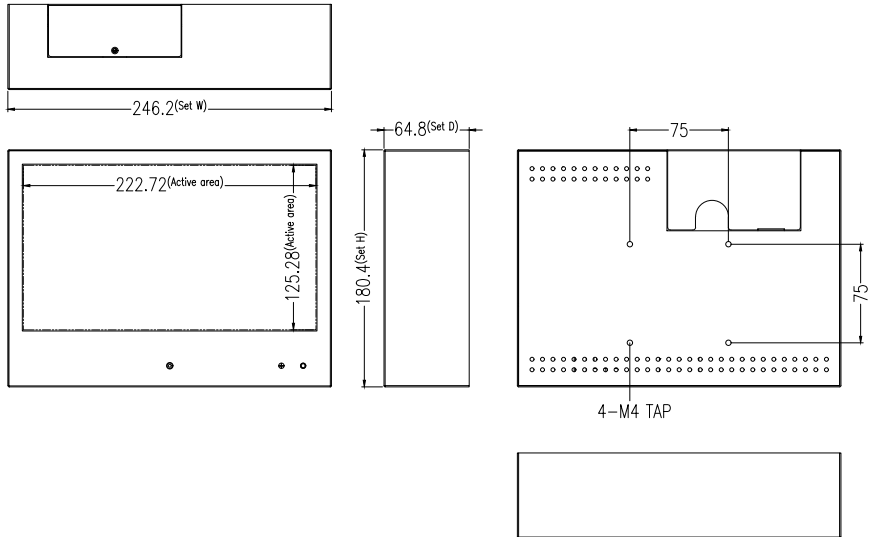

DIMENSIONS

SMT-1030PV

unit : mm

Set Size	246.2 x 180.4 x 64.8mm (9.69 x 7.1x 2.55inch)
Net Weight	2kg (4.41lbs)
Shipping Weight	3Kg (6.61lbs)
Packing Dimension (W x H x D)	338 x 276 x 153 mm (13.31 x 10.87 x 6.02inch)
VESA Mounting	75 x 75mm (M4 x 10mm)