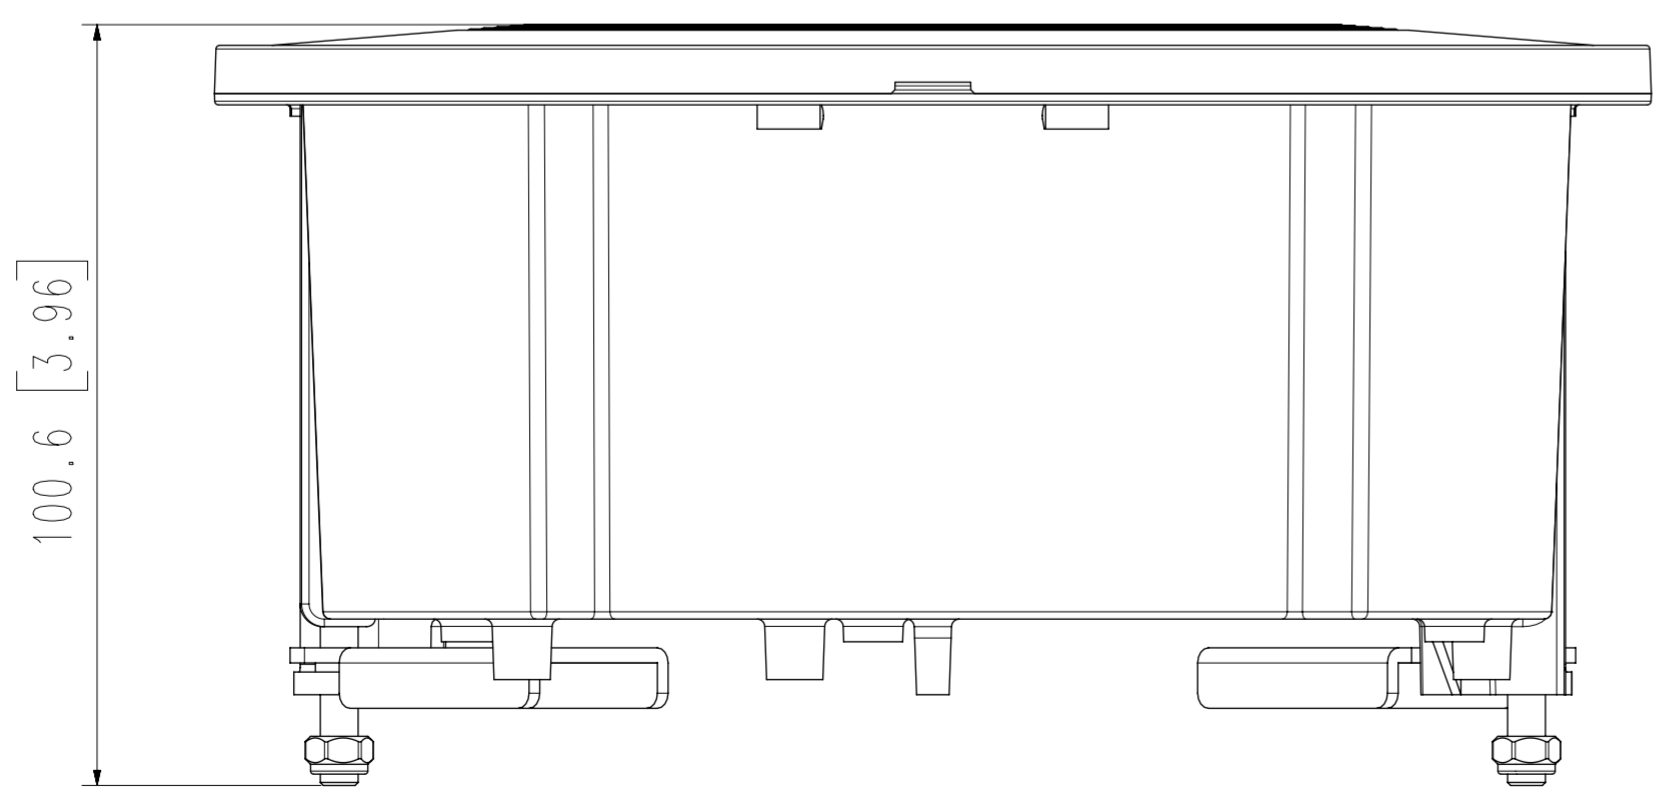

∅ 190 [7.48]

3		
2		
1	SHD-1408FW	'19.11.11
No.	MODEL NAME	DATE
Unit:mm[inch]		SCALE:1/1
© Hanwha Techwin		