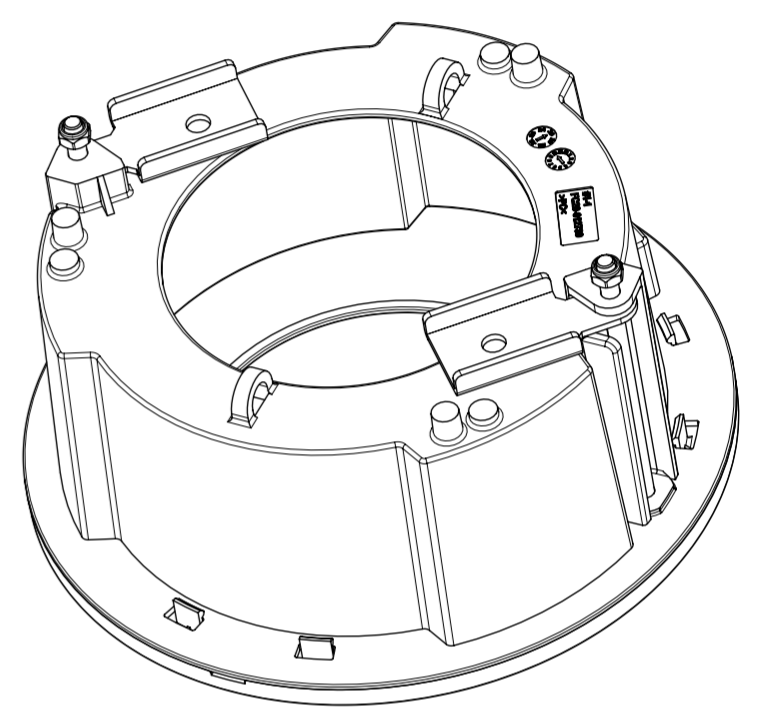

∅ 190 [7.48]

3		
2		
1	SHD-1408FW	'19.11.11
No.	MODEL NAME	DATE
Unit:mm[inch]		SCALE:1/1
© Hanwha Techwin		