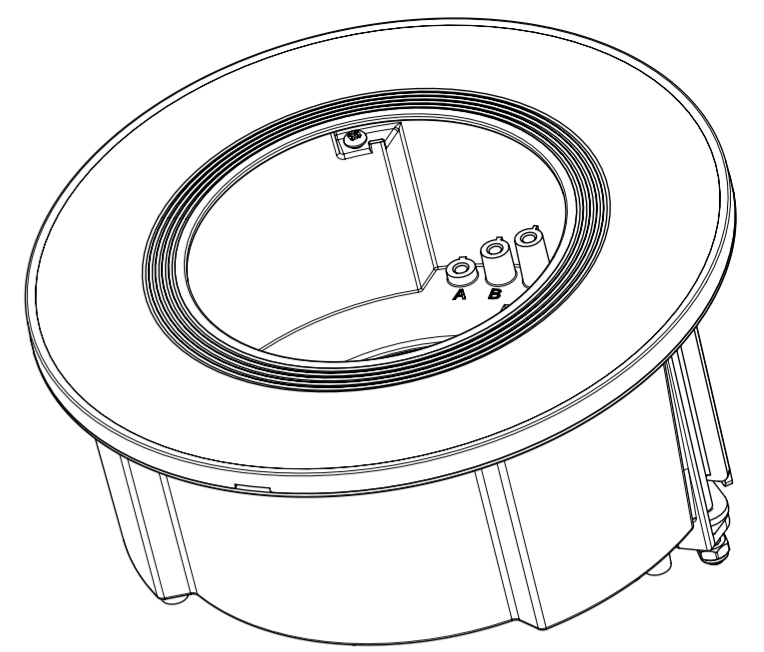

∅ 190 [7.48]

3		
2		
1	SHD-1408FW	'19.11.11
No.	MODEL NAME	DATE
Unit:mm[inch]		SCALE:1/1
© Hanwha Techwin		