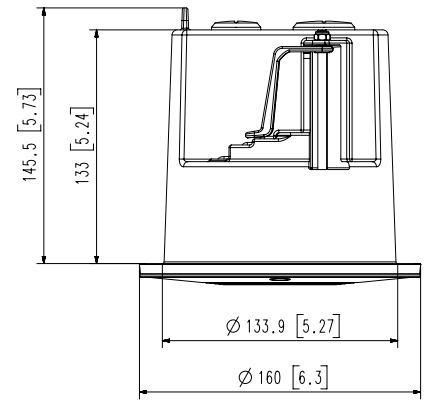

3		
2		
1	SHD-1128FPW	'21.06.03
No.	MODEL NAME	DATE
Unit:mm[inch]		SCALE:1/2
Hanwha Techwin		

A2

© Hanwha Techwin Co.,Ltd. All rights reserved.