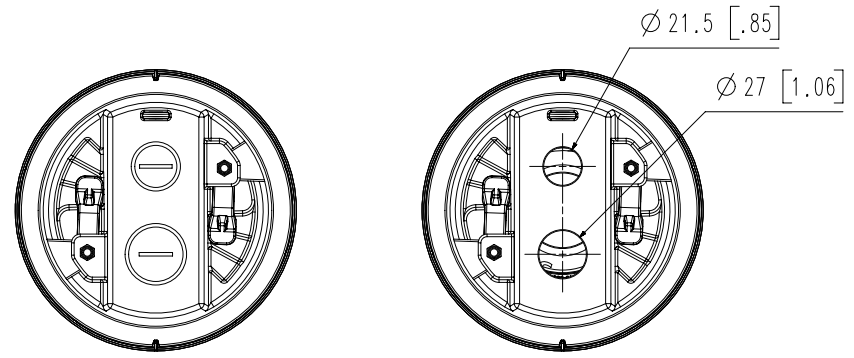

3		
2		
1	SHD-1128FPW	'21.06.03
No.	MODEL NAME	DATE
Unit:mm[inch]		SCALE:1/2
Hanwha Techwin		

A2

© Hanwha Techwin Co.,Ltd. All rights reserved.