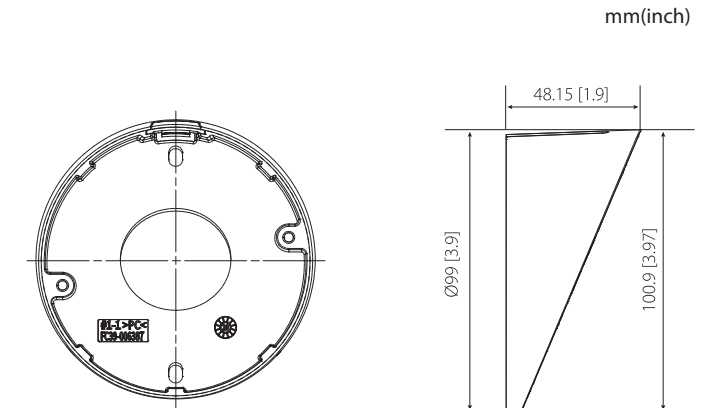

Product Outline

❖ Applicable model

- QNF-8010, QNF-9010

Please refer to our website for updated compatible models.