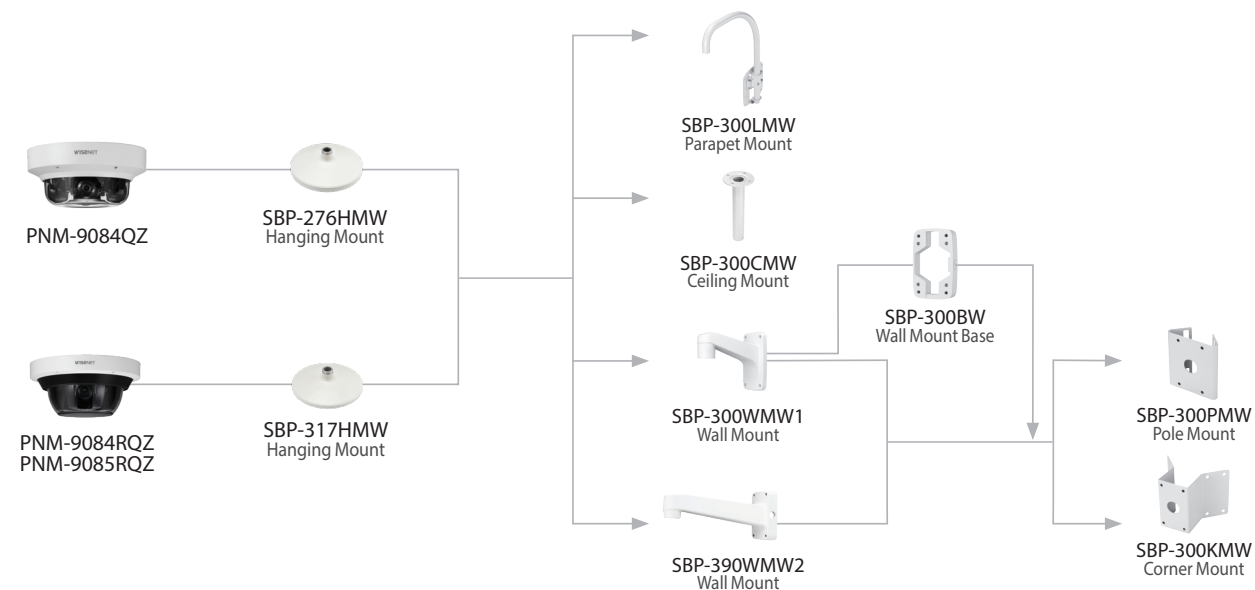

Accessory configuration

Product Comparison

	  PNM-9084QZ 8MP Multi-directional Camera	 PNM-9084RQZ 8MP IR PTRZ Multi-directional Camera	 PNM-9085RQZ 20MP IR PTRZ Multi-directional Camera
Imaging Device	1/2.8" 2MP x 4CH	1/2.8" 2MP x 4CH	1/1.8" 5MP x 4CH
Min. Illumination	Color : 0.08lux(F2.2) BW : 0.008lux(F2.2)	Color : 0.05lux(F1.6) BW : 0Lux(IR LED on)	Color : 0.11lux(F1.6) BW : 0Lux(IR LED on)
Focal Length	3 ~ 6mm (2x) motorized varifocal	3.2~10mm(3.1x) motorized varifocal	4.13~9.4mm(2.3x) motorized varifocal
Angular Field of View	H : 107° (Wide) ~ 56.3° (Tele) / V : 57° (Wide) ~ 31.5° (Tele) / D : 126° (Wide) ~ 64.3° (Tele)	H : 109.0°(Wide)~33.2°(Tele) / V : 57.4°(Wide)~18.7°(Tele) / D : 132.0°(Wide)~38.0°(Tele)	H : 87.58°(Wide)~37.34°(Tele) / V : 64.58°(Wide)~28.04°(Tele) / D : 112.46°(Wide)~46.85°(Tele)
Pan / Tilt / Rotate	0° ~ 360° / 0° ~ 90° / 0° ~ 90°	0~360° / 30~80° / 0~90°	0~360° / 35~80° / 0~90°
IR Viewable Length	-	30m(98.42ft)	30m(98.42ft)
Day & Night	Auto (ICR)	Auto (ICR)	Auto (ICR)
Wide Dynamic Range	120dB	120dB	120dB
Digital Noise Reduction	SSNRV	SSNRV	SSNRV
Digital Image Stabilization	Support	Support	Support
Analytics	Intelligent analytics Audio detection	Intelligent analytics Audio detection	Intelligent analytics Audio detection
Alarm I/O	1 / 1	1 / 1	1 / 1
Audio I/O	Selectable(mic in/line in) / Line out	Selectable(mic in/line in) / Line out	Selectable(mic in/line in) / Line out
Video Compression	H.265, H.264, MJPEG	H.265, H.264, MJPEG	H.265, H.264, MJPEG
Resolution / Max. Frame Rate	2MP / 60fps	2MP / 60fps	5MP / 30fps
WiseStream	WiseStream II	WiseStream II	WiseStream II
Streaming	Up to 10 profiles	Up to 10 profiles	Up to 10 profiles
Edge Storage	Micro SD/SDHC/SDXC	Micro SD/SDHC/SDXC	Micro SD/SDHC/SDXC
Application Programming Interface	ONVIF profile S/T, SUNAPI, Wisenet Open Platform	ONVIF profile S/T, SUNAPI, Wisenet Open Platform	ONVIF profile S/T, SUNAPI, Wisenet Open Platform
Operating Temperature	-40°C ~ +55°C (-40°F ~ +131°F) * Start up above -35°C (-31°F)	-40°C ~ +55°C (-40°F ~ +131°F)	-40°C ~ +55°C (-40°F ~ +131°F)
Certification	IP66, IK10, NEMA4X	IP66, IK10, NEMA4X	IP66, IK10, NEMA4X
Power Consumption	HPoE : Max 33W typical 20W	HPoE : Max 42W typical 28W	HPoE : Max 45W typical 32W
Dimensions (WxHxD) / Weight	Ø251 x 116.5mm (Ø9.88" x 4.59") 3Kg (6.6 lb)	Ø315x145.9mm (12.4" x 5.74") 5.2Kg (11.46lb)	Ø315 x 145.9mm (12.4" x 5.74") 5.2Kg (11.46 lb)
Additional Features	Motorized PTRZ, Hallway view, Defog	Motorized PTRZ, Hallway view, Defog	Motorized PTRZ, Hallway view, Defog