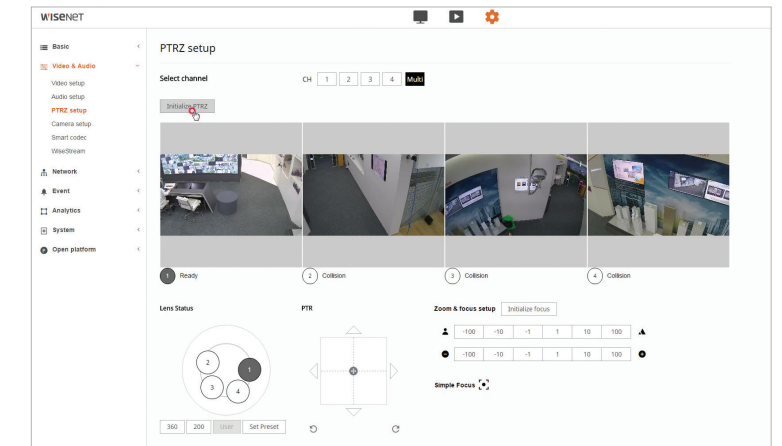

PTRZ set up on Wisenet webviewer