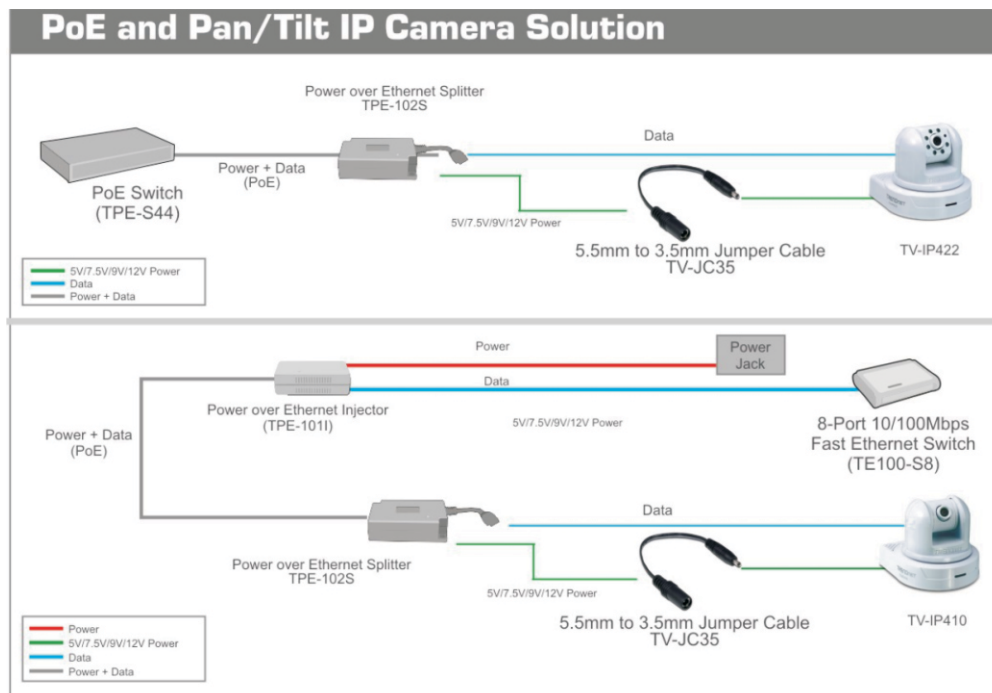

## 5.5mm to 3.5mm Jumper Cable TV-JC35 (V1.0R)

The 5.5 to 3.5mm Jumper Cable connects the low voltage power cable for TRENDnet Power over Ethernet (PoE) splitters to devices with 3.5mm power ports.

Connect TRENDnet's Gigabit Power over Ethernet Splitter (model TPE-112GS) or Power over Ethernet Splitter (model TPE-102S) to the wired or Wireless Pan/Tilt Internet Camera Server (model TV-IP410(W)), the wired or Wireless Day/Night Pan/Tilt Internet Camera Server with 2-Way Audio (model TV-IP422(W)) and to other devices with a 3.5mm low voltage power port.

- Product Overview**
- Connects TRENDnet Power over Ethernet (PoE) splitters to devices with 3.5mm low voltage power ports
  - Connect TRENDnet PoE splitters to TRENDnet TV-IP410(W) and TV-IP422(W) Internet security cameras