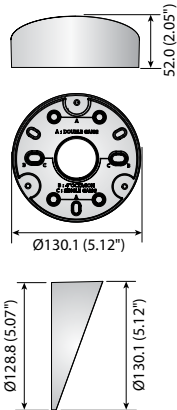

Dome/Fisheye Mounts

							
	SBP-160TM	SBP-300TM	SBP-300TM1	SBV-160WC	SBV-120WC	SBP-300WM0	SBP-120WM
Materials	Aluminium	Poly carbonate	Poly carbonate	PC (Cap), Aluminum (Plate)	PC (Cap), Aluminum (Plate)	Poly carbonate	Poly carbonate
Dimensions (WxHxD)	Ø158.2 x 78.2mm (Ø6.228" x 3.078")	Ø130.1 x 52.0mm (Ø5.12" x 2.05")	Ø147.4 x 58.4mm (Ø5.8" x 2.3")	184.7 x 164.8 x 165mm (7.27" x 6.49" x 6.5")	144.9 x 131.6 x 127.7mm (5.71" x 5.18" x 5.03")	122.0 x 95.0 x 157.0mm (4.8" x 3.74" x 6.18")	122.0 x 95.0 x 157.0mm (4.8" x 3.74" x 6.18")
Weight	290g (0.639 lb)	87g (0.19 lb)	115g (0.25 lb)	315g (0.69 lb)	195g (0.43 lb)	260g (0.57 lb)	175g (0.38 lb)
Color	Ivory	Ivory	Ivory	Ivory	Ivory	Ivory	Ivory
Applicable Model	PNV-9080R SCV-6081R SNV-5084/5084R/ 6084/6084R/ 6085R/7084/ 7084R/8080/ 8081R XNV-6080/6080R/ 8080R/6120R XNV-L6080/L6080R	SNF-7010/7010V/ /7010VM	SNF-8010/8010VM PNF-9010R/9010RV/ 9010RVM XNF-8010R/8010RV/ 8010RVM/ 8010RW	PNV-9080R SCV-6081R SNV-5084/5084R/ 6084/6084R/ 6085R/7084/ 7084R/8080/ 8081R XNV-6080/6080R/ 8080R/6120R XNV-L6080/L6080R Note: IR must be turned off.	XNV-6010/6020/ 8020R/8030R/ 8040R QNV-6010R/6020R/ 6030R/7010R/ 7020R/7030R Note: IR must be turned off.	SND-1080/5061/7061/ 1011/5011/7011 SCD-5010/5020/5030/ 2060E/2060EB/2080/ 2080B/2080E/2080EB/ 2080R/2081/2081E/ 2082/3080/3080B/ 3081/3082/3082E/ 3083/2020/2020B/ 2020R/2021/2021B/ 2022/2022R/2022RT/ 2040/2042R	XND-6010/6020R/8020R/ 8030R/8040R QND-6010R/6020R/6030R/ 6070R/7010R/7020R/ 7030R/7080R SND-L6083R/L6014R/ L6013R/6011R/ L6013/L6012/ L5083R/L5013 HCD-6080R/6070R/ 7010R/7020R/7030R/ 7070R/ SCD-6083R/6023R/5083R/ 6021/5083/ 5082/5080

* The latest product information / specification can be found at hanwhasecurity.com
 * Design and specifications are subject to change without notice.

Dimensions

Unit : mm (inch)

SBP-160TM

SBP-300TM

SBP-300TM1