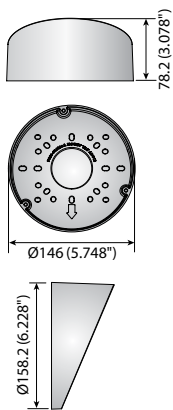

Dome/Fisheye Mounts

							
	SBP-160TM	SBP-300TM	SBP-300TM1	SBV-160WC	SBV-120WC	SBP-300WM0	SBP-120WM
Materials	Aluminium	Poly carbonate	Poly carbonate	PC (Cap), Aluminum (Plate)	PC (Cap), Aluminum (Plate)	Poly carbonate	Poly carbonate
Dimensions (WxHxD)	Ø158.2 x 78.2mm (Ø6.228" x 3.078")	Ø130.1 x 52.0mm (Ø5.12" x 2.05")	Ø147.4 x 58.4mm (Ø5.8" x 2.3")	184.7 x 164.8 x 165mm (7.27" x 6.49" x 6.5")	144.9 x 131.6 x 127.7mm (5.71" x 5.18" x 5.03")	122.0 x 95.0 x 157.0mm (4.8" x 3.74" x 6.18")	122.0 x 95.0 x 157.0mm (4.8" x 3.74" x 6.18")
Weight	290g (0.639 lb)	87g (0.19 lb)	115g (0.25 lb)	315g (0.69 lb)	195g (0.43 lb)	260g (0.57 lb)	175g (0.38 lb)
Color	Ivory	Ivory	Ivory	Ivory	Ivory	Ivory	Ivory
Applicable Model	PNV-9080R SCV-6081R SNV-5084/5084R/ 6084/6084R/ 6085R/7084/ 7084R/8080/ 8081R XNV-6080/6080R/ 8080R/6120R XNV-L6080/L6080R	SNF-7010/7010V/ /7010VM	SNF-8010/8010VM PNF-9010R/9010RV/ 9010RVM XNF-8010R/8010RV/ 8010RVM/ 8010RW	PNV-9080R SCV-6081R SNV-5084/5084R/ 6084/6084R/ 6085R/7084/ 7084R/8080/ 8081R XNV-6080/6080R/ 8080R/6120R XNV-L6080/L6080R Note: IR must be turned off.	XNV-6010/6020/ 8020R/8030R/ 8040R QNV-6010R/6020R/ 6030R/7010R/ 7020R/7030R Note: IR must be turned off.	SND-1080/5061/7061/ 1011/5011/7011 SCD-5010/5020/5030/ 2060E/2060EB/2080/ 2080B/2080E/2080EB/ 2080R/2081/2081E/ 2082/3080/3080B/ 3081/3082/3082E/ 3083/2020/2020B/ 2020R/2021/2021B/ 2022/2022R/2022RT/ 2040/2042R	XND-6010/6020R/8020R/ 8030R/8040R QND-6010R/6020R/6030R/ 6070R/7010R/7020R/ 7030R/7080R SND-L6083R/L6014R/ L6013R/6011R/ L6013/L6012/ L5083R/L5013 HCD-6080R/6070R/ 7010R/7020R/7030R/ 7070R/ SCD-6083R/6023R/5083R/ 6021/5083/ 5082/5080

* The latest product information / specification can be found at hanwhasecurity.com
 * Design and specifications are subject to change without notice.

Dimensions

Unit : mm (inch)

SBP-160TM

SBP-300TM

SBP-300TM1