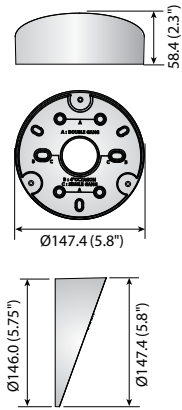

Dome/Fisheye Mounts

							
	SBP-160TM	SBP-300TM	SBP-300TM1	SBV-160WC	SBV-120WC	SBP-300WM0	SBP-120WM
Materials	Aluminium	Poly carbonate	Poly carbonate	PC (Cap), Aluminum (Plate)	PC (Cap), Aluminum (Plate)	Poly carbonate	Poly carbonate
Dimensions (WxHxD)	Ø158.2 x 78.2mm (Ø6.228" x 3.078")	Ø130.1 x 52.0mm (Ø5.12" x 2.05")	Ø147.4 x 58.4mm (Ø5.8" x 2.3")	184.7 x 164.8 x 165mm (7.27" x 6.49" x 6.5")	144.9 x 131.6 x 127.7mm (5.71" x 5.18" x 5.03")	122.0 x 95.0 x 157.0mm (4.8" x 3.74" x 6.18")	122.0 x 95.0 x 157.0mm (4.8" x 3.74" x 6.18")
Weight	290g (0.639 lb)	87g (0.19 lb)	115g (0.25 lb)	315g (0.69 lb)	195g (0.43 lb)	260g (0.57 lb)	175g (0.38 lb)
Color	Ivory	Ivory	Ivory	Ivory	Ivory	Ivory	Ivory
Applicable Model	PNV-9080R SCV-6081R SNV-5084/5084R/ 6084/6084R/ 6085R/7084/ 7084R/8080/ 8081R XNV-6080/6080R/ 8080R/6120R XNV-L6080/L6080R	SNF-7010/7010V/ /7010VM	SNF-8010/8010VM PNF-9010R/9010RV/ 9010RVM XNF-8010R/8010RV/ 8010RVM/ 8010RW	PNV-9080R SCV-6081R SNV-5084/5084R/ 6084/6084R/ 6085R/7084/ 7084R/8080/ 8081R XNV-6080/6080R/ 8080R/6120R XNV-L6080/L6080R Note: IR must be turned off.	XNV-6010/6020/ 8020R/8030R/ 8040R QNV-6010R/6020R/ 6030R/7010R/ 7020R/7030R Note: IR must be turned off.	SND-1080/5061/7061/ 1011/5011/7011 SCD-5010/5020/5030/ 2060E/2060EB/2080/ 2080B/2080E/2080EB/ 2080R/2081/2081E/ 2082/3080/3080B/ 3081/3082/3082E/ 3083/2020/2020B/ 2020R/2021/2021B/ 2022/2022R/2022RT/ 2040/2042R	XND-6010/6020R/8020R/ 8030R/8040R QND-6010R/6020R/6030R/ 6070R/7010R/7020R/ 7030R/7080R SND-L6083R/L6014R/ L6013R/6011R/ L6013/L6012/ L5083R/L5013 HCD-6080R/6070R/ 7010R/7020R/7030R/ 7070R/ SCD-6083R/6023R/5083R/ 6021/5083/ 5082/5080

* The latest product information / specification can be found at hanwhasecurity.com
 * Design and specifications are subject to change without notice.

Dimensions

Unit : mm (inch)

SBP-160TM

SBP-300TM

SBP-300TM1