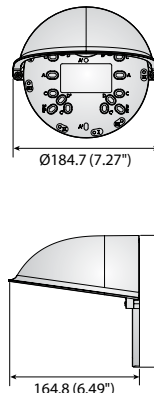

Dome/Fisheye Mounts

							
	SBP-160TM	SBP-300TM	SBP-300TM1	SBV-160WC	SBV-120WC	SBP-300WM0	SBP-120WM
Materials	Aluminium	Poly carbonate	Poly carbonate	PC (Cap), Aluminum (Plate)	PC (Cap), Aluminum (Plate)	Poly carbonate	Poly carbonate
Dimensions (WxHxD)	Ø158.2 x 78.2mm (Ø6.228" x 3.078")	Ø130.1 x 52.0mm (Ø5.12" x 2.05")	Ø147.4 x 58.4mm (Ø5.8" x 2.3")	184.7 x 164.8 x 165mm (7.27" x 6.49" x 6.5")	144.9 x 131.6 x 127.7mm (5.71" x 5.18" x 5.03")	122.0 x 95.0 x 157.0mm (4.8" x 3.74" x 6.18")	122.0 x 95.0 x 157.0mm (4.8" x 3.74" x 6.18")
Weight	290g (0.639 lb)	87g (0.19 lb)	115g (0.25 lb)	315g (0.69 lb)	195g (0.43 lb)	260g (0.57 lb)	175g (0.38 lb)
Color	Ivory	Ivory	Ivory	Ivory	Ivory	Ivory	Ivory
Applicable Model	PNV-9080R SCV-6081R SNV-5084/5084R/ 6084/6084R/ 6085R/7084/ 7084R/8080/ 8081R XNV-6080/6080R/ 8080R/6120R XNV-L6080/L6080R	SNF-7010/7010V/ /7010VM	SNF-8010/8010VM PNF-9010R/9010RV/ 9010RVM XNF-8010R/8010RV/ 8010RVM/ 8010RW	PNV-9080R SCV-6081R SNV-5084/5084R/ 6084/6084R/ 6085R/7084/ 7084R/8080/ 8081R XNV-6080/6080R/ 8080R/6120R XNV-L6080/L6080R Note: IR must be turned off.	XNV-6010/6020/ 8020R/8030R/ 8040R QNV-6010R/6020R/ 6030R/7010R/ 7020R/7030R Note: IR must be turned off.	SND-1080/5061/7061/ 1011/5011/7011 SCD-5010/5020/5030/ 2060E/2060EB/2080/ 2080B/2080E/2080EB/ 2080R/2081/2081E/ 2082/3080/3080B/ 3081/3082/3082E/ 3083/2020/2020B/ 2020R/2021/2021B/ 2022/2022R/2022RT/ 2040/2042R	XND-6010/6020R/8020R/ 8030R/8040R QND-6010R/6020R/6030R/ 6070R/7010R/7020R/ 7030R/7080R SND-L6083R/L6014R/ L6013R/6011R/ L6013/L6012/ L5083R/L5013 HCD-6080R/6070R/ 7010R/7020R/7030R/ 7070R/ SCD-6083R/6023R/5083R/ 6021/5083/ 5082/5080

* The latest product information / specification can be found at hanwhasecurity.com
 * Design and specifications are subject to change without notice.

Dimensions

Unit : mm (inch)

SBP-160TM

SBP-300TM

SBP-300TM1