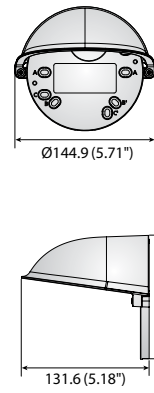

Dome/Fisheye Mounts

	SBP-160TM	SBP-300TM	SBP-300TM1	SBV-160WC	SBV-120WC	SBP-300WM0	SBP-120WM
Materials	Aluminium	Poly carbonate	Poly carbonate	PC (Cap), Aluminum (Plate)	PC (Cap), Aluminum (Plate)	Poly carbonate	Poly carbonate
Dimensions (WxHxD)	Ø158.2 x 78.2mm (Ø6.228" x 3.078")	Ø130.1 x 52.0mm (Ø5.12" x 2.05")	Ø147.4 x 58.4mm (Ø5.8" x 2.3")	184.7 x 164.8 x 165mm (7.27" x 6.49" x 6.5")	144.9 x 131.6 x 127.7mm (5.71" x 5.18" x 5.03")	122.0 x 95.0 x 157.0mm (4.8" x 3.74" x 6.18")	122.0 x 95.0 x 157.0mm (4.8" x 3.74" x 6.18")
Weight	290g (0.639 lb)	87g (0.19 lb)	115g (0.25 lb)	315g (0.69 lb)	195g (0.43 lb)	260g (0.57 lb)	175g (0.38 lb)
Color	Ivory	Ivory	Ivory	Ivory	Ivory	Ivory	Ivory
Applicable Model	PNV-9080R SCV-6081R SNV-5084/5084R/ 6084/6084R/ 6085R/7084/ 7084R/8080/ 8081R XNV-6080/6080R/ 8080R/6120R XNV-L6080/L6080R	SNF-7010/7010V/ /7010VM	SNF-8010/8010VM PNF-9010R/9010RV/ 9010RVM XNF-8010R/8010RV/ 8010RVM/ 8010RW	PNV-9080R SCV-6081R SNV-5084/5084R/ 6084/6084R/ 6085R/7084/ 7084R/8080/ 8081R XNV-6080/6080R/ 8080R/6120R XNV-L6080/L6080R Note: IR must be turned off.	XNV-6010/6020/ 8020R/8030R/ 8040R QNV-6010R/6020R/ 6030R/7010R/ 7020R/7030R Note: IR must be turned off.	SND-1080/5061/7061/ 1011/5011/7011 SCD-5010/5020/5030/ 2060E/2060EB/2080/ 2080B/2080E/2080EB/ 2080R/2081/2081E/ 2082/3080/3080B/ 3081/3082/3082E/ 3083/2020/2020B/ 2020R/2021/2021B/ 2022/2022R/2022RT/ 2040/2042R	XND-6010/6020R/8020R/ 8030R/8040R QND-6010R/6020R/6030R/ 6070R/7010R/7020R/ 7030R/7080R SND-L6083R/L6014R/ L6013R/6011R/ L6013/L6012/ L5083R/L5013 HCD-6080R/6070R/ 7010R/7020R/7030R/ 7070R/ SCD-6083R/6023R/5083R/ 6021/5083/ 5082/5080