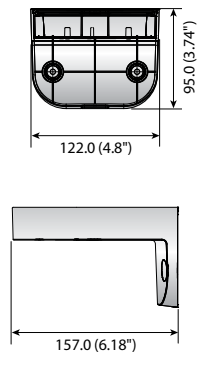

SBP-300WM0/120WM