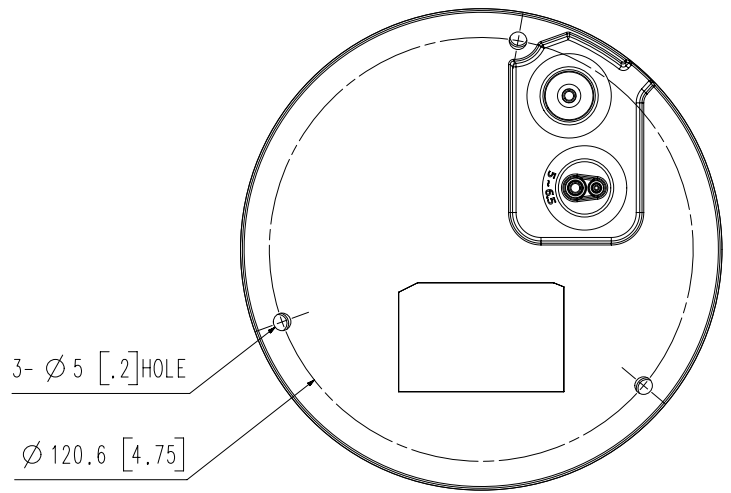

3	QNV-6084R/7082R	'21.06.03
2	QNV-8081R	'20.10.20
1	QNV-6072R/6073R/6082R/6083R QNV-8080R	'19.10.23
No.	MODEL NAME	DATE
Unit:mm[inch] SCALE:1/1		Hanwha Techwin

A2

© Hanwha Techwin Co.,Ltd. All rights reserved.