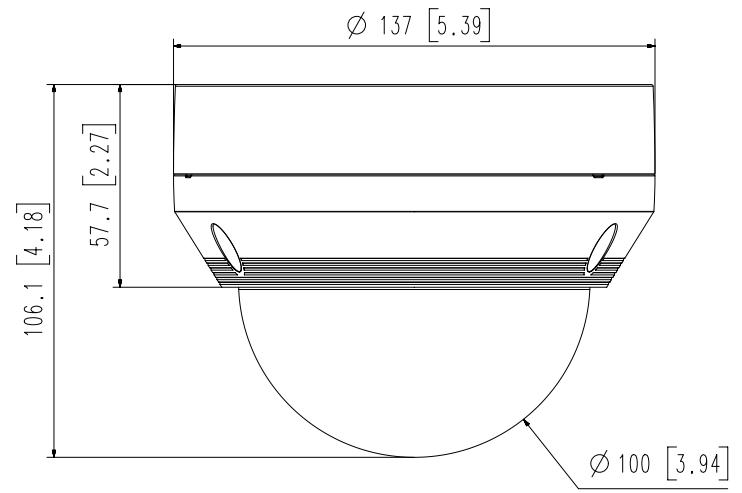

3	QNV-6084R/7082R	'21.06.03
2	QNV-8081R	'20.10.20
1	QNV-6072R/6073R/6082R/6083R QNV-8080R	'19.10.23
No.	MODEL NAME	DATE
Unit:mm[inch] SCALE:1/1		Hanwha Techwin

A2

© Hanwha Techwin Co.,Ltd. All rights reserved.