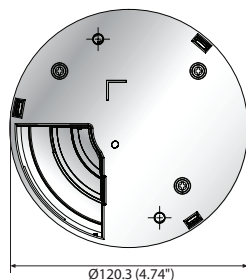

Dimensions

Unit : mm (inch)