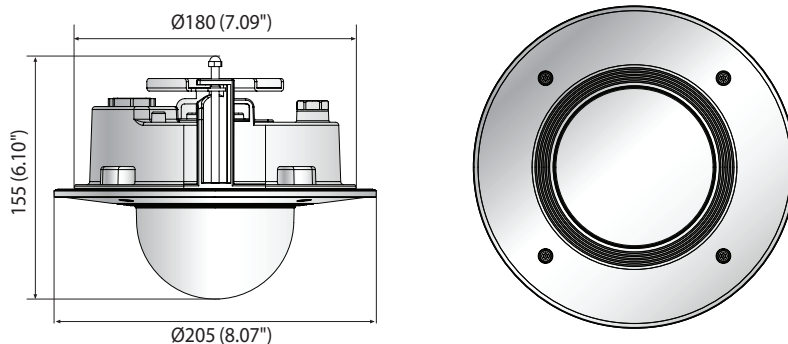

Dimensions

Unit : mm (inch)