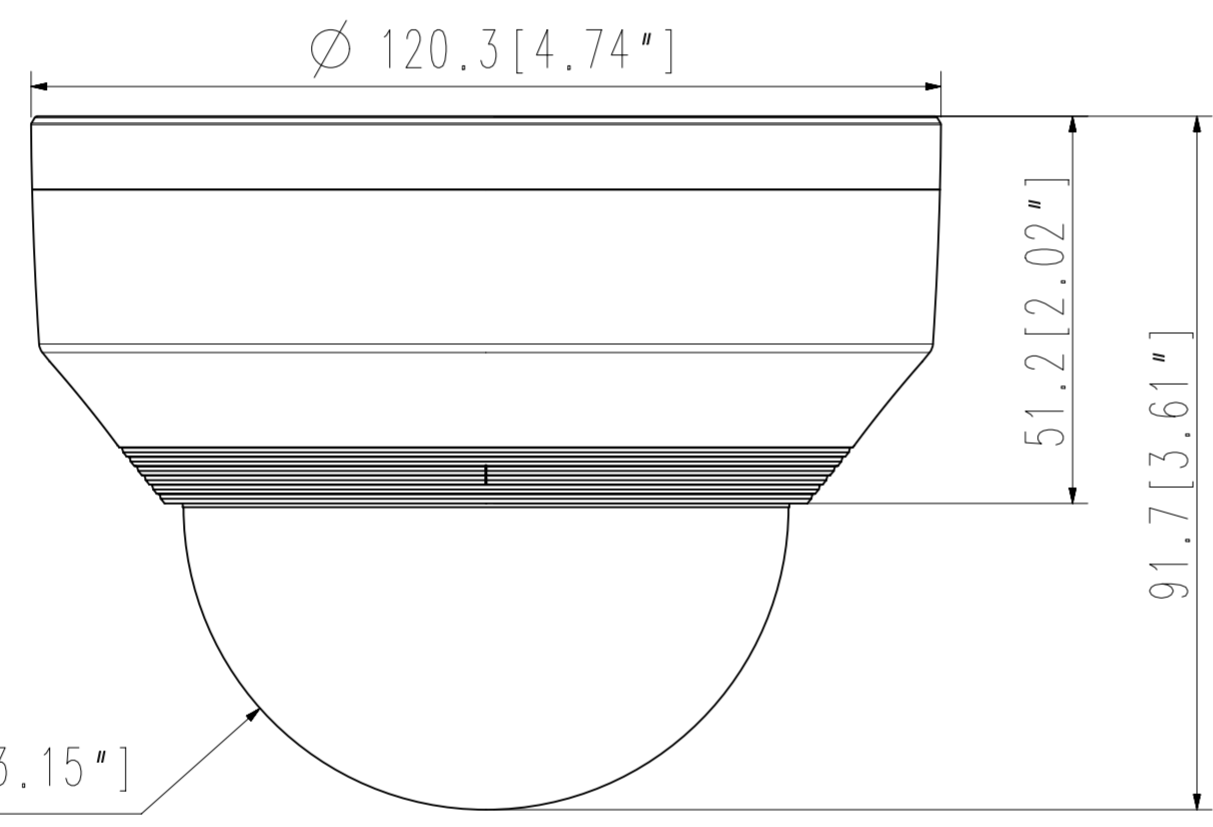

2- $\varnothing 5$ [.2] HOLE

106 [4.17"]

$\varnothing 120.3$ [4.74"]

51.2 [2.02"]

91.7 [3.61"]

$\varnothing 80$ [3.15"]

2	LNV-6012R/6022R/6032R	'19.10.22
1	LNV-6010R/6020R/6030R LNV-6011R/6021R/6031R	'19.10.22
No.	MODEL NAME	DATE
Unit:mm[inch] SCALE:1/1		Hanwha Techwin